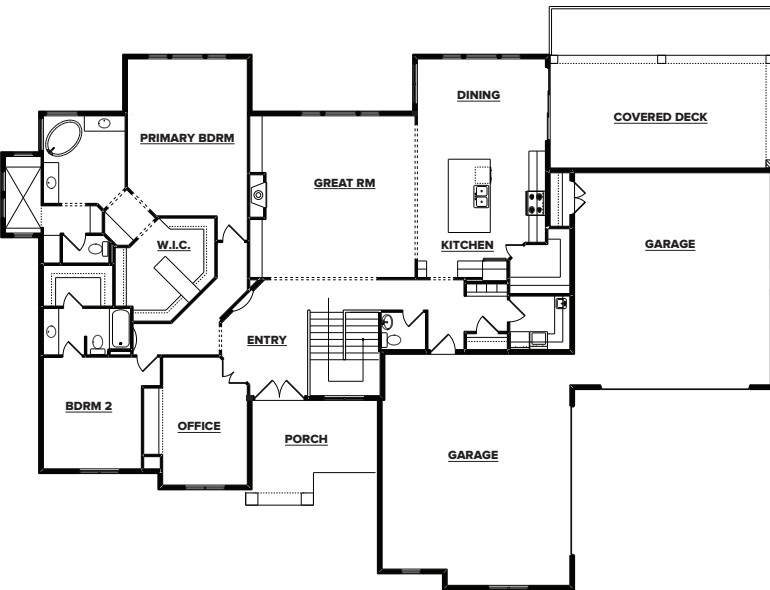

TOTAL SQ FT 2627

MAIN LEVEL 2627 SQ FT
2 BDRM / 2.5 BATH
LOWER LEVEL 2178 SQ FT
2 BDRM / 1.5 BATH

MAIN LEVEL

LOWER LEVEL

Artist's Conception - Elevations and options are for illustration purposes and may vary at time of home construction. Options may change without notice.