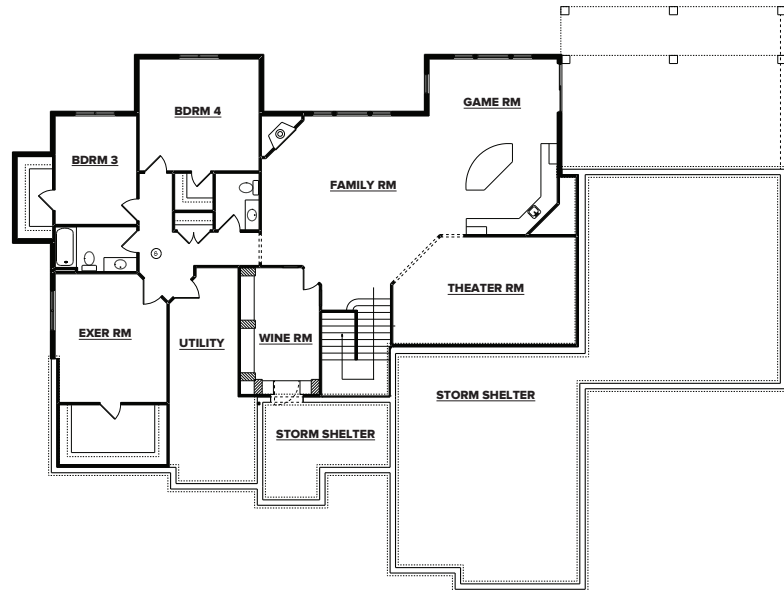

TOTAL SQ FT 2627

MAIN LEVEL 2627 SQ FT
2 BDRM / 2.5 BATH
LOWER LEVEL 2178 SQ FT
2 BDRM / 1.5 BATH

MAIN LEVEL

LOWER LEVEL

Artist's Conception - Elevations and options are for illustration purposes and may vary at time of home construction. Options may change without notice.