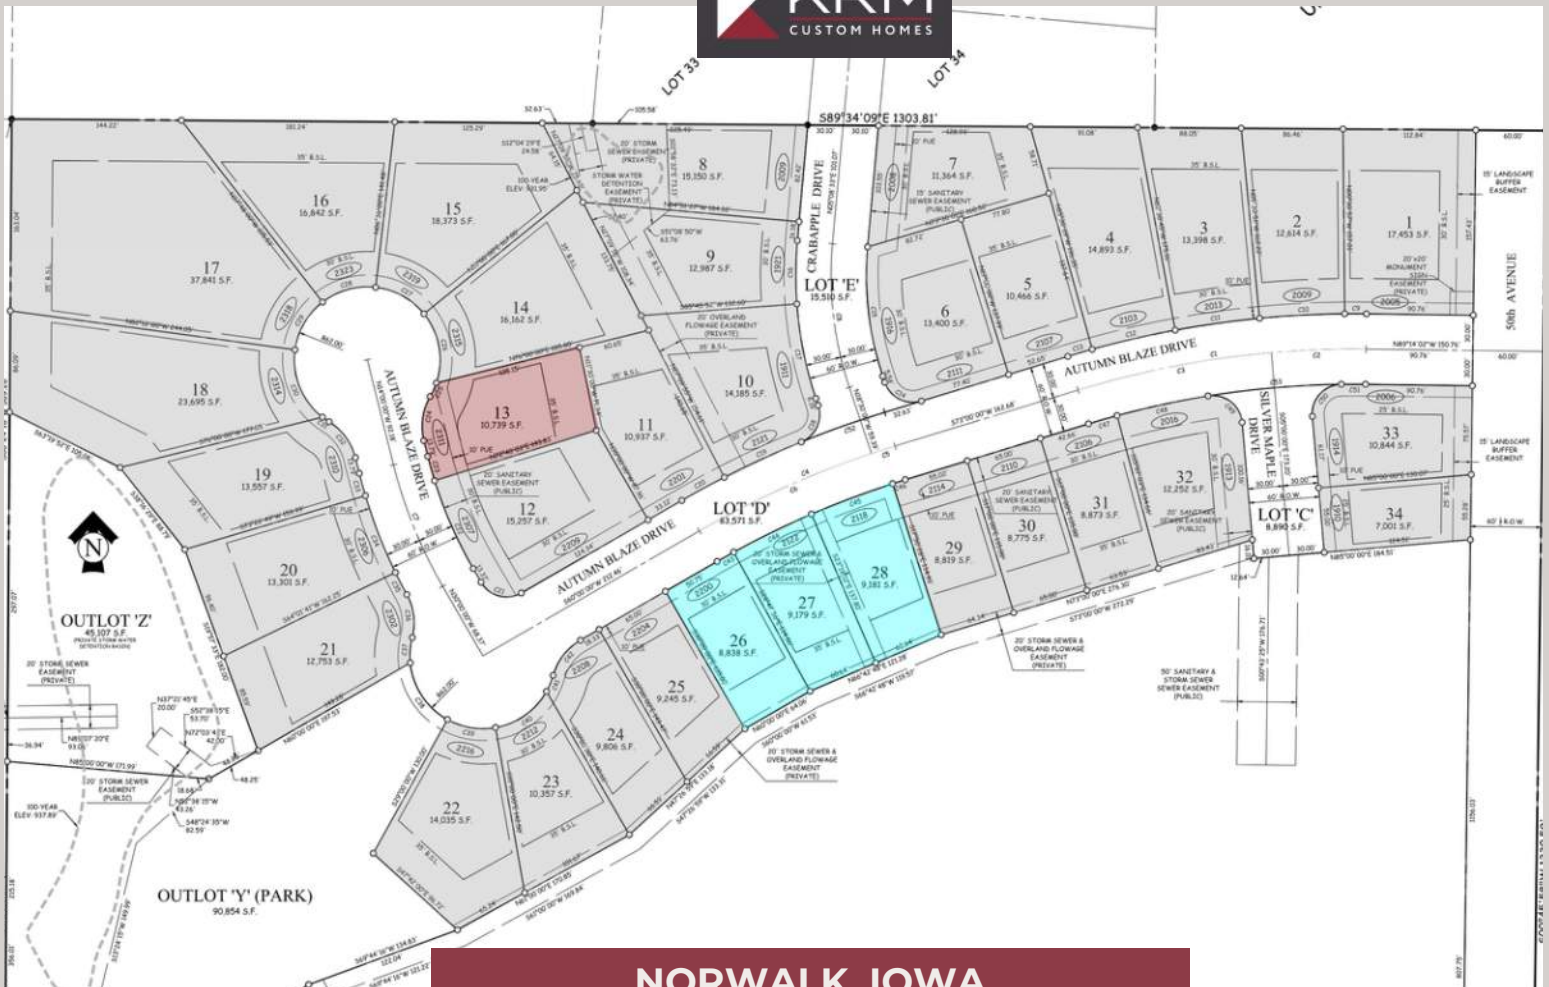

NORWALK, IOWA

BLOOMING HEIGHTS SOUTH

PLAT 1

Lot #	Address	Sq. Ft.	GOR/GOL	Price	Status	Configuration
1	2005 Autumn Blaze Dr	17,453			SOLD	Walkout/Corner
2	2009 Autumn Blaze Dr	12,614			SOLD	Walkout
3	2013 Autumn Blaze Dr	13,398			SOLD	Walkout
4	2103 Autumn Blaze Dr	14,893			SOLD	Walkout
5	2107 Autumn Blaze Dr	10,466			SOLD	Walkout
6	2111 Autumn Blaze Dr	13,400			SOLD	Standard/Corner
7	2008 Crabapple Dr	11,364			SOLD	Standard
8	2009 Crabapple Dr	15,150			SOLD	Standard

CONTACT US FOR MORE INFO.

515-243-1191

sales@krmdev.com

NORWALK, IOWA

BLOOMING HEIGHTS SOUTH

PLAT 1

Lot #	Address	Sq. Ft.	GOR/GOL	Price	Status	Configuration
9	1921 Crabapple Dr	12,987			SOLD	Standard
10	1911 Crabapple Dr	14,185			SOLD	Standard
11	2201 Autumn Blaze Dr	10,937			SOLD	Standard
12	2307 Autumn Blaze Dr	15,257			SOLD	Walkout/Corner Cul De Sac
13	2311 Autumn Blaze Dr	10,739	GOR	\$99,900	Available	Walkout Cul De Sac
14	2315 Autumn Blaze Dr	16,162			SOLD	Walkout Cul De Sac
15	2319 Autumn Blaze Dr	18,373			SOLD	Walkout Cul De Sac
16	2323 Autumn Blaze Dr	16,842			SOLD	Walkout Cul De Sac

CONTACT US FOR MORE INFO.

515-243-1191

sales@krmdev.com

NORWALK, IOWA

BLOOMING HEIGHTS SOUTH

PLAT 1

Lot #	Address	Sq. Ft.	GOR/GOL	Price	Status	Configuration
17	2318 Autumn Blaze Dr	37,841			SOLD	Walkout Cul De Sac
18	2314 Autumn Blaze Dr	23,695			SOLD	Walkout Cul De Sac
19	2310 Autumn Blaze Dr	13,557			SOLD	Walkout Cul De Sac
20	2306 Autumn Blaze Dr	13,301			SOLD	Walkout Cul De Sac
21	2302 Autumn Blaze Dr	12,753			SOLD	Walkout Cul De Sac
22	2216 Autumn Blaze Dr	14,035			SOLD	Standard
23	2212 Autumn Blaze Dr	10,357			SOLD	Standard
24	2208 Autumn Blaze Dr	9,806			SOLD	Standard