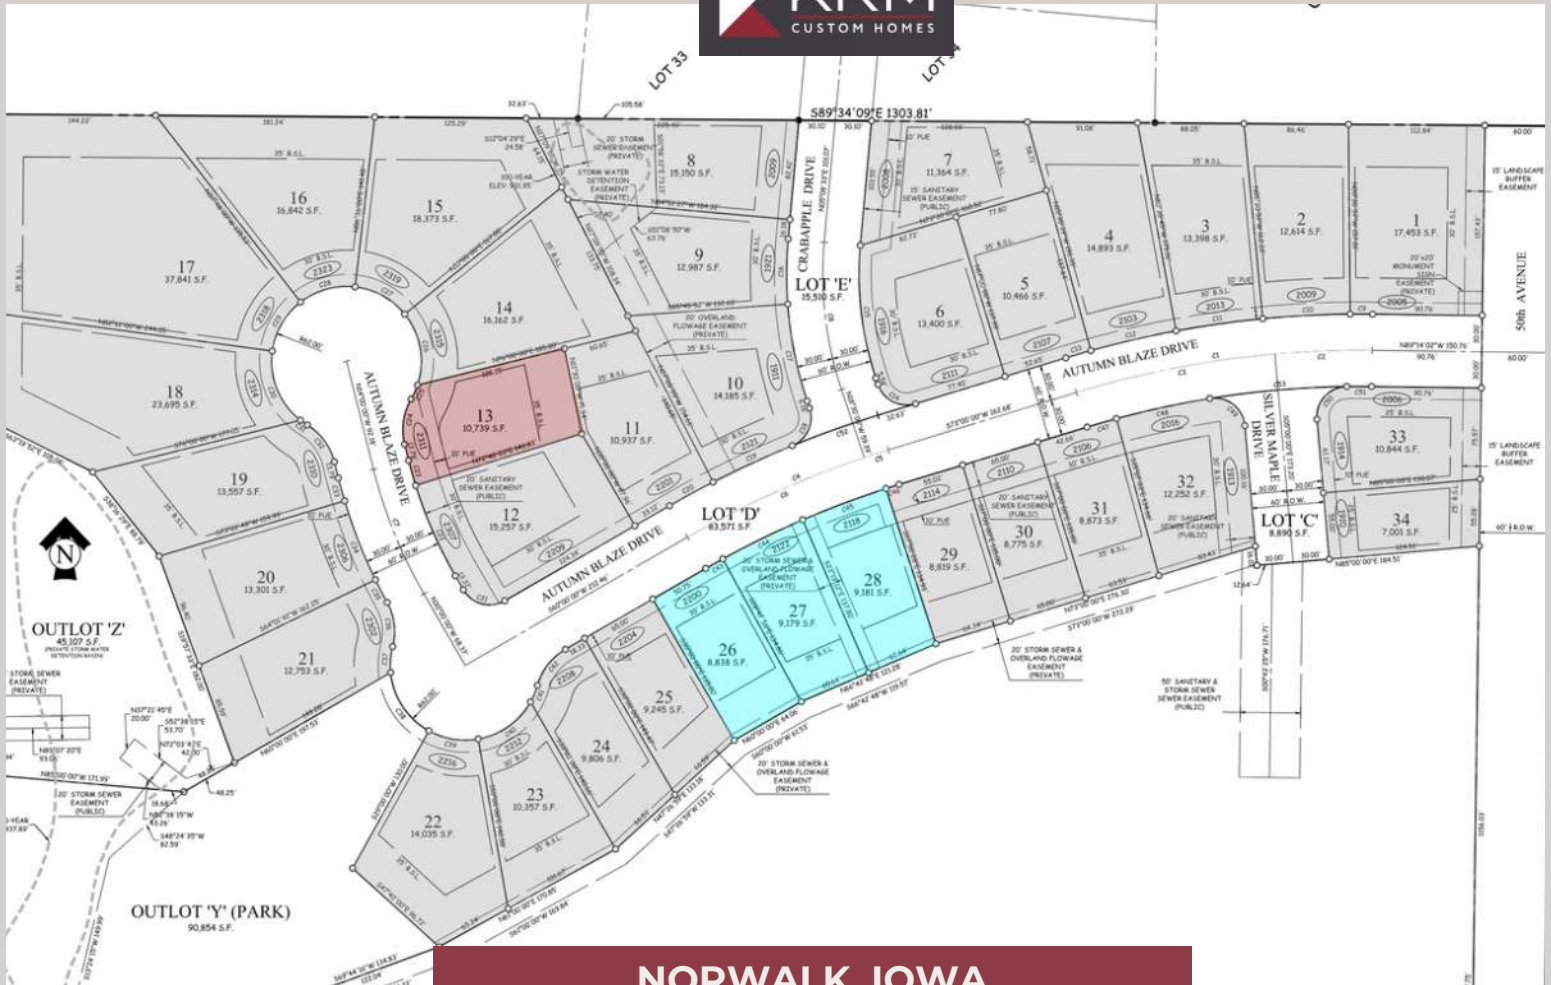

CONTACT US FOR MORE INFO.

515-243-1191

sales@krmdev.com

NORWALK, IOWA

BLOOMING HEIGHTS SOUTH

PLAT 1

Lot #	Address	Sq. Ft.	GOR/GOL	Price	Status	Configuration
9	1921 Crabapple Dr	12,987			SOLD	Standard
10	1911 Crabapple Dr	14,185			SOLD	Standard
11	2201 Autumn Blaze Dr	10,937			SOLD	Standard
12	2307 Autumn Blaze Dr	15,257			SOLD	Walkout/Corner Cul De Sac
13	2311 Autumn Blaze Dr	10,739	GOR	\$99,900	Available	Walkout Cul De Sac
14	2315 Autumn Blaze Dr	16,162			SOLD	Walkout Cul De Sac
15	2319 Autumn Blaze Dr	18,373			SOLD	Walkout Cul De Sac
16	2323 Autumn Blaze Dr	16,842			SOLD	Walkout Cul De Sac

CONTACT US FOR MORE INFO.

515-243-1191

sales@krmdev.com

NORWALK, IOWA

BLOOMING HEIGHTS SOUTH

PLAT 1

Lot #	Address	Sq. Ft.	GOR/GOL	Price	Status	Configuration
17	2318 Autumn Blaze Dr	37,841			SOLD	Walkout Cul De Sac
18	2314 Autumn Blaze Dr	23,695			SOLD	Walkout Cul De Sac
19	2310 Autumn Blaze Dr	13,557			SOLD	Walkout Cul De Sac
20	2306 Autumn Blaze Dr	13,301			SOLD	Walkout Cul De Sac
21	2302 Autumn Blaze Dr	12,753			SOLD	Walkout Cul De Sac
22	2216 Autumn Blaze Dr	14,035			SOLD	Standard
23	2212 Autumn Blaze Dr	10,357			SOLD	Standard
24	2208 Autumn Blaze Dr	9,806			SOLD	Standard

CONTACT US FOR MORE INFO.

515-243-1191

sales@krmdev.com

NORWALK, IOWA

BLOOMING HEIGHTS SOUTH

PLAT 1

Lot #	Address	Sq. Ft.	GOR/GOL	Price	Status	Configuration
25	2204 Autumn Blaze Dr	9,245			SOLD	Standard
26	2200 Autumn Blaze Dr	8,838	GOR	\$87,900	Available	Standard
27	2122 Autumn Blaze Dr	9,179	GOR	\$84,900	Available	Standard
28	2118 Autumn Blaze Dr	9,181	GOL	\$84,900	Available	Standard
29	2114 Autumn Blaze Dr	8,819			SOLD	Standard
30	2110 Autumn Blaze Dr	8,775			SOLD	Standard
31	2106 Autumn Blaze Dr	8,873			SOLD	Standard
32	2016 Autumn Blaze Dr	12,252			SOLD	Standard/Corner