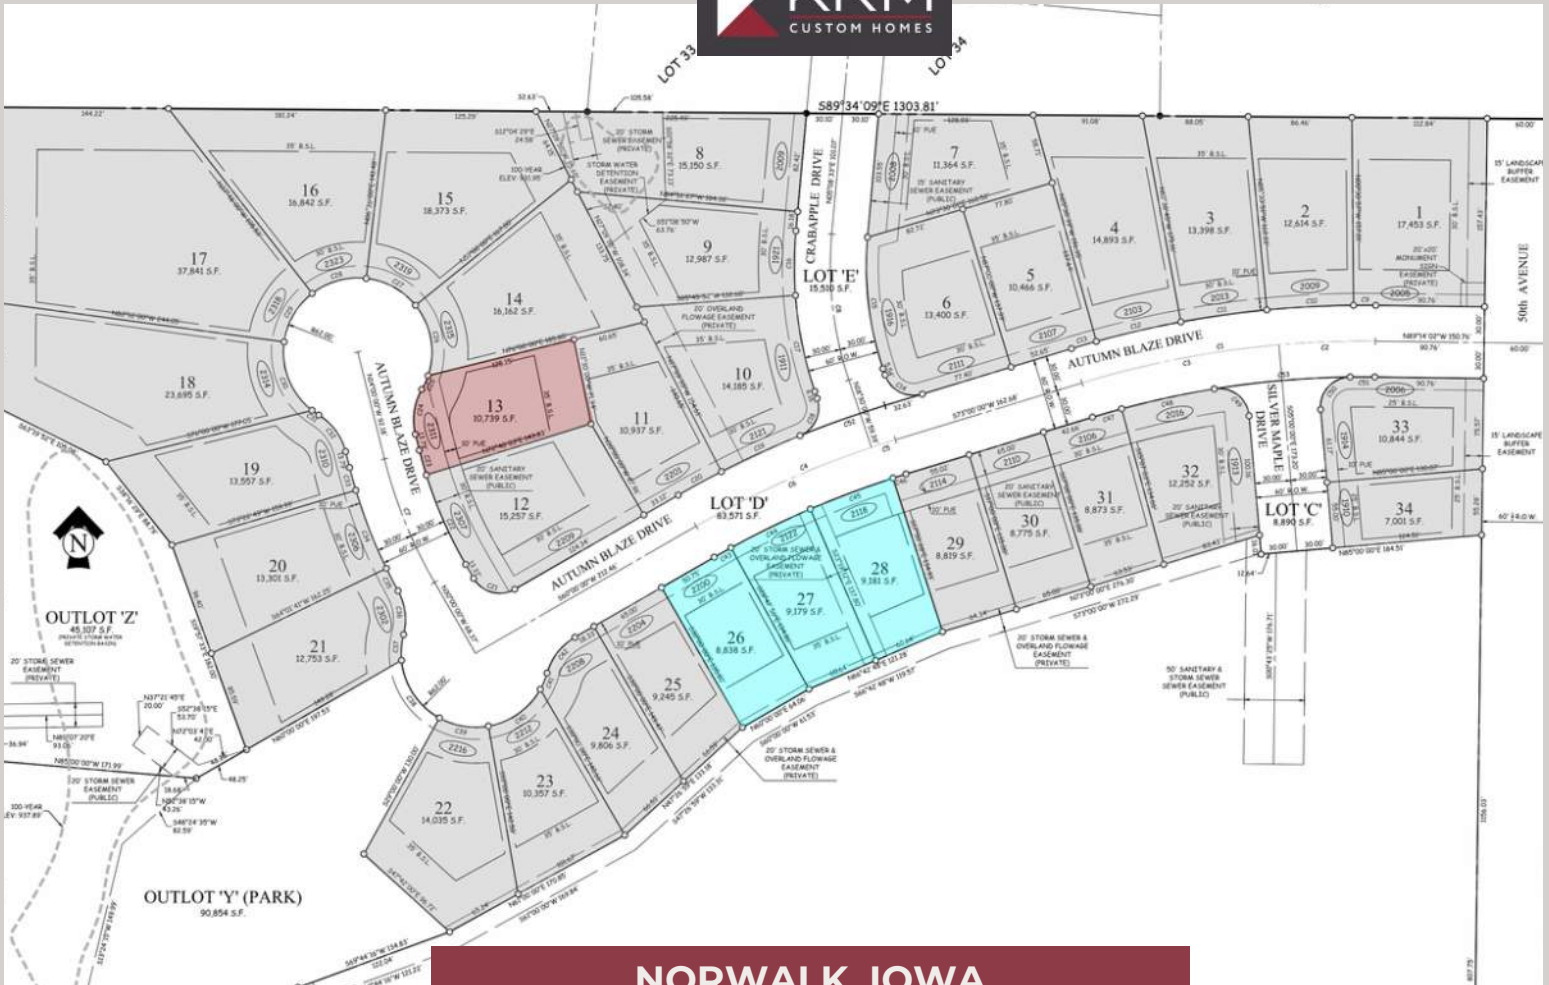

NORWALK, IOWA

BLOOMING HEIGHTS SOUTH

PLAT 1

Lot #	Address	Sq. Ft.	GOR/GOL	Price	Status	Configuration
1	2005 Autumn Blaze Dr	17,453			SOLD	Walkout/Corner
2	2009 Autumn Blaze Dr	12,614			SOLD	Walkout
3	2013 Autumn Blaze Dr	13,398			SOLD	Walkout
4	2103 Autumn Blaze Dr	14,893			SOLD	Walkout
5	2107 Autumn Blaze Dr	10,466			SOLD	Walkout
6	2111 Autumn Blaze Dr	13,400			SOLD	Standard/Corner
7	2008 Crabapple Dr	11,364			SOLD	Standard
8	2009 Crabapple Dr	15,150			SOLD	Standard

CONTACT US FOR MORE INFO.

515-243-1191

sales@krmdev.com

NORWALK, IOWA

BLOOMING HEIGHTS SOUTH

PLAT 1

Lot #	Address	Sq. Ft.	GOR/GOL	Price	Status	Configuration
9	1921 Crabapple Dr	12,987			SOLD	Standard
10	1911 Crabapple Dr	14,185			SOLD	Standard
11	2201 Autumn Blaze Dr	10,937			SOLD	Standard
12	2307 Autumn Blaze Dr	15,257			SOLD	Walkout/Corner Cul De Sac
13	2311 Autumn Blaze Dr	10,739	GOR	\$99,900	Available	Walkout Cul De Sac
14	2315 Autumn Blaze Dr	16,162			SOLD	Walkout Cul De Sac
15	2319 Autumn Blaze Dr	18,373			SOLD	Walkout Cul De Sac
16	2323 Autumn Blaze Dr	16,842			SOLD	Walkout Cul De Sac

CONTACT US FOR MORE INFO.

515-243-1191

sales@krmdev.com

NORWALK, IOWA

BLOOMING HEIGHTS SOUTH

PLAT 1

Lot #	Address	Sq. Ft.	GOR/GOL	Price	Status	Configuration
17	2318 Autumn Blaze Dr	37,841			SOLD	Walkout Cul De Sac
18	2314 Autumn Blaze Dr	23,695			SOLD	Walkout Cul De Sac
19	2310 Autumn Blaze Dr	13,557			SOLD	Walkout Cul De Sac
20	2306 Autumn Blaze Dr	13,301			SOLD	Walkout Cul De Sac
21	2302 Autumn Blaze Dr	12,753			SOLD	Walkout Cul De Sac
22	2216 Autumn Blaze Dr	14,035			SOLD	Standard
23	2212 Autumn Blaze Dr	10,357			SOLD	Standard
24	2208 Autumn Blaze Dr	9,806			SOLD	Standard

CONTACT US FOR MORE INFO.

515-243-1191

sales@krmdev.com

NORWALK, IOWA

BLOOMING HEIGHTS SOUTH

PLAT 1

Lot #	Address	Sq. Ft.	GOR/GOL	Price	Status	Configuration
33	1914 Silver Maple Dr	10,844			SOLD	Standard/Corner
34	1910 Silver Maple Dr	7,001			SOLD	Standard