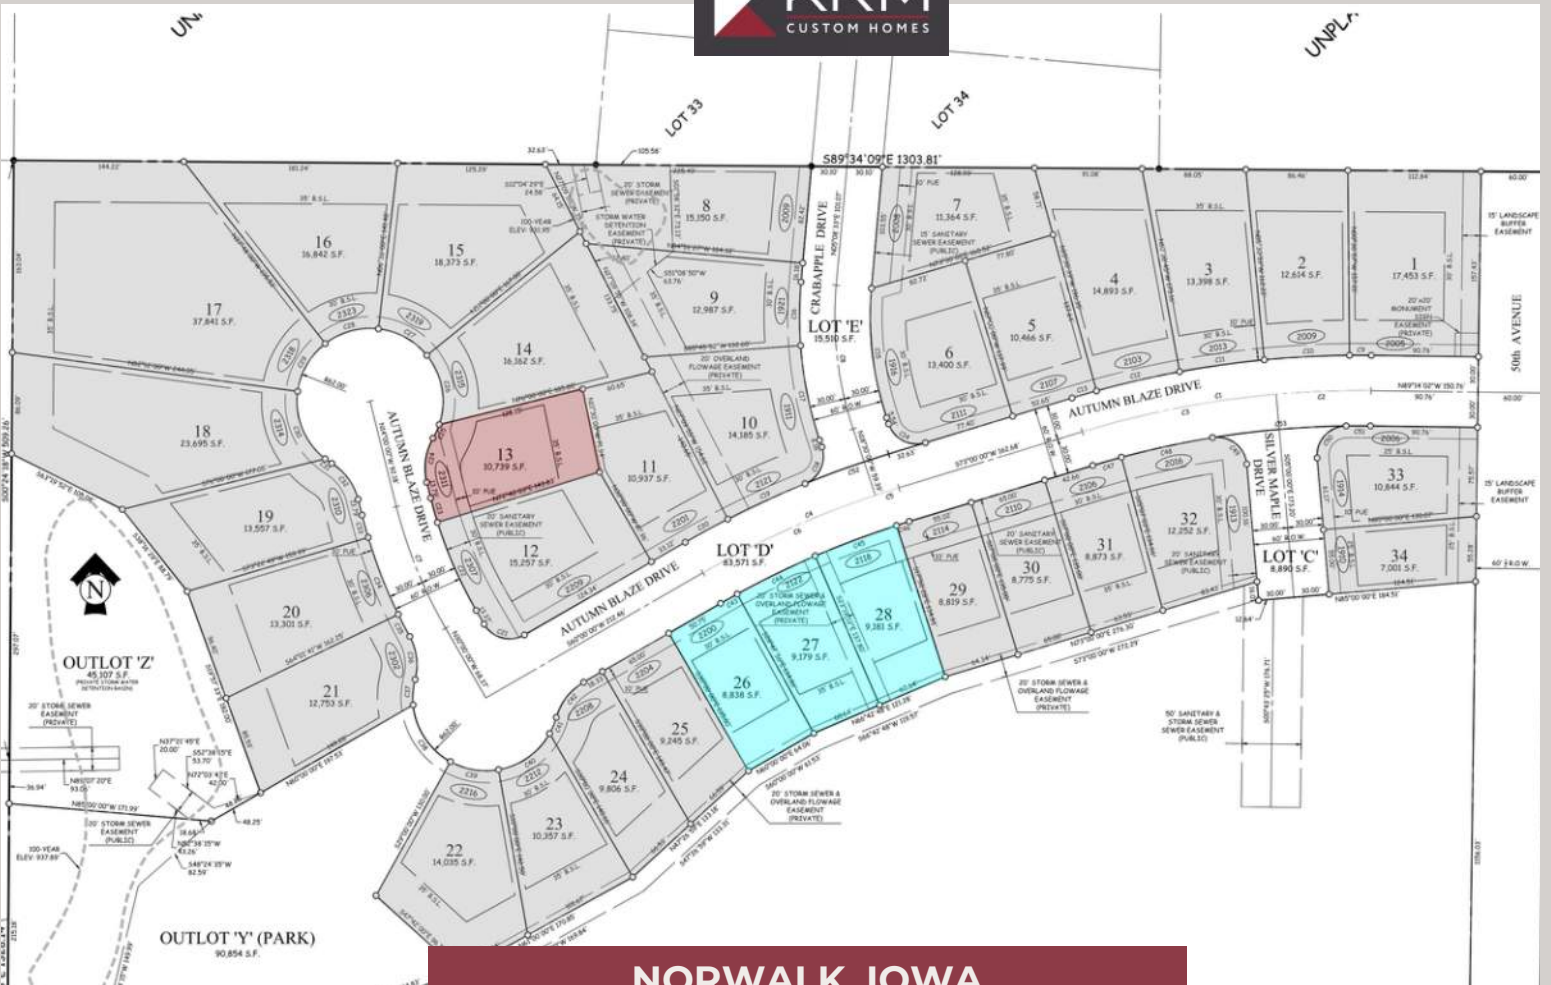

CONTACT US FOR MORE INFO.

515-243-1191

sales@krmdev.com

NORWALK, IOWA

BLOOMING HEIGHTS SOUTH

PLAT 1

Lot #	Address	Sq. Ft.	GOR/GOL	Price	Status	Configuration
17	2318 Autumn Blaze Dr	37,841			SOLD	Walkout Cul De Sac
18	2314 Autumn Blaze Dr	23,695			SOLD	Walkout Cul De Sac
19	2310 Autumn Blaze Dr	13,557			SOLD	Walkout Cul De Sac
20	2306 Autumn Blaze Dr	13,301			SOLD	Walkout Cul De Sac
21	2302 Autumn Blaze Dr	12,753			SOLD	Walkout Cul De Sac
22	2216 Autumn Blaze Dr	14,035			SOLD	Standard
23	2212 Autumn Blaze Dr	10,357			SOLD	Standard
24	2208 Autumn Blaze Dr	9,806			SOLD	Standard

CONTACT US FOR MORE INFO.

515-243-1191

sales@krmdev.com

NORWALK, IOWA

BLOOMING HEIGHTS SOUTH

PLAT 1

Lot #	Address	Sq. Ft.	GOR/GOL	Price	Status	Configuration
25	2204 Autumn Blaze Dr	9,245			SOLD	Standard
26	2200 Autumn Blaze Dr	8,838	GOR	\$87,900	Available	Standard
27	2122 Autumn Blaze Dr	9,179	GOR	\$84,900	Available	Standard
28	2118 Autumn Blaze Dr	9,181	GOL	\$84,900	Available	Standard
29	2114 Autumn Blaze Dr	8,819			SOLD	Standard
30	2110 Autumn Blaze Dr	8,775			SOLD	Standard
31	2106 Autumn Blaze Dr	8,873			SOLD	Standard
32	2016 Autumn Blaze Dr	12,252			SOLD	Standard/Corner

CONTACT US FOR MORE INFO.

515-243-1191

sales@krmdev.com

NORWALK, IOWA

BLOOMING HEIGHTS SOUTH

PLAT 1

Lot #	Address	Sq. Ft.	GOR/GOL	Price	Status	Configuration
33	1914 Silver Maple Dr	10,844			SOLD	Standard/Corner
34	1910 Silver Maple Dr	7,001			SOLD	Standard