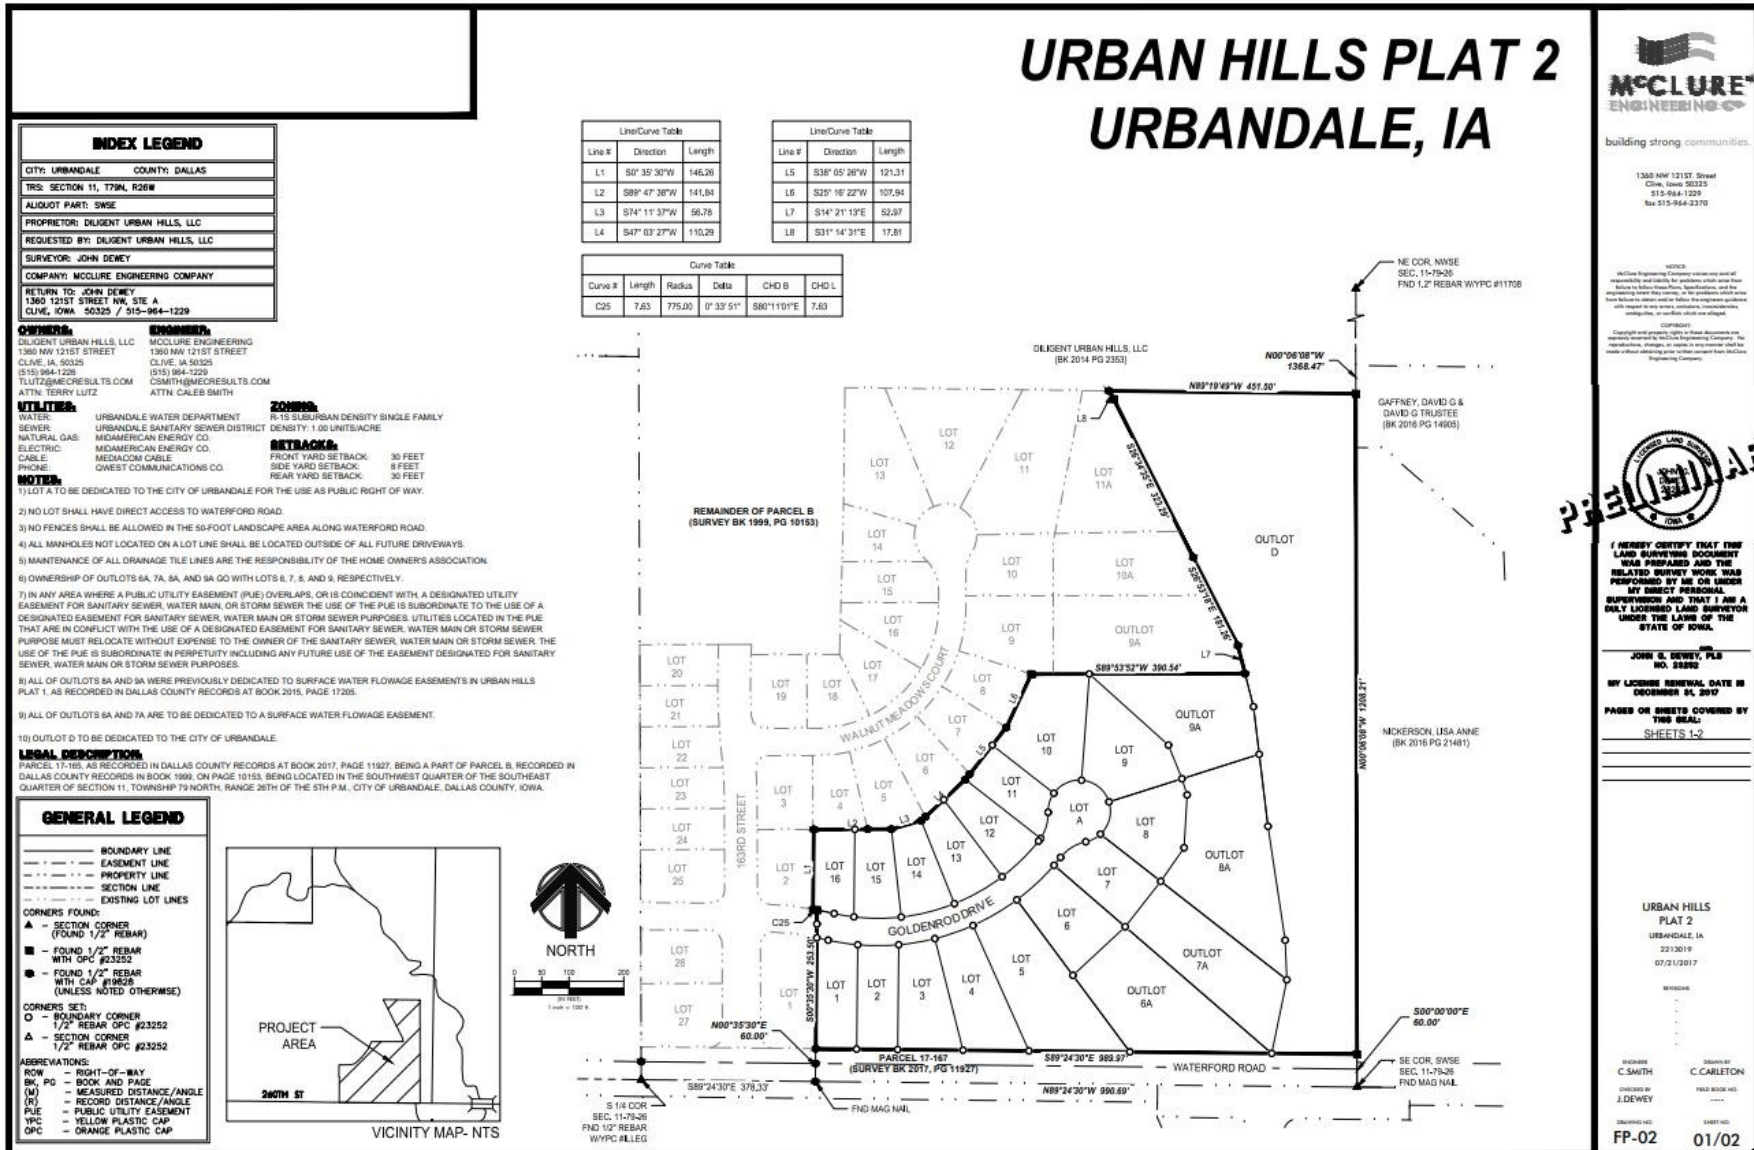

Urban Hills | Urbandale, Iowa

Plat 2

10640 Justin Dr. | Urbandale, Iowa 50322

515.243.1191 | kirk@krmdev.com

<https://www.krmdev.com/>

<https://www.tanzanitehomes.com/>