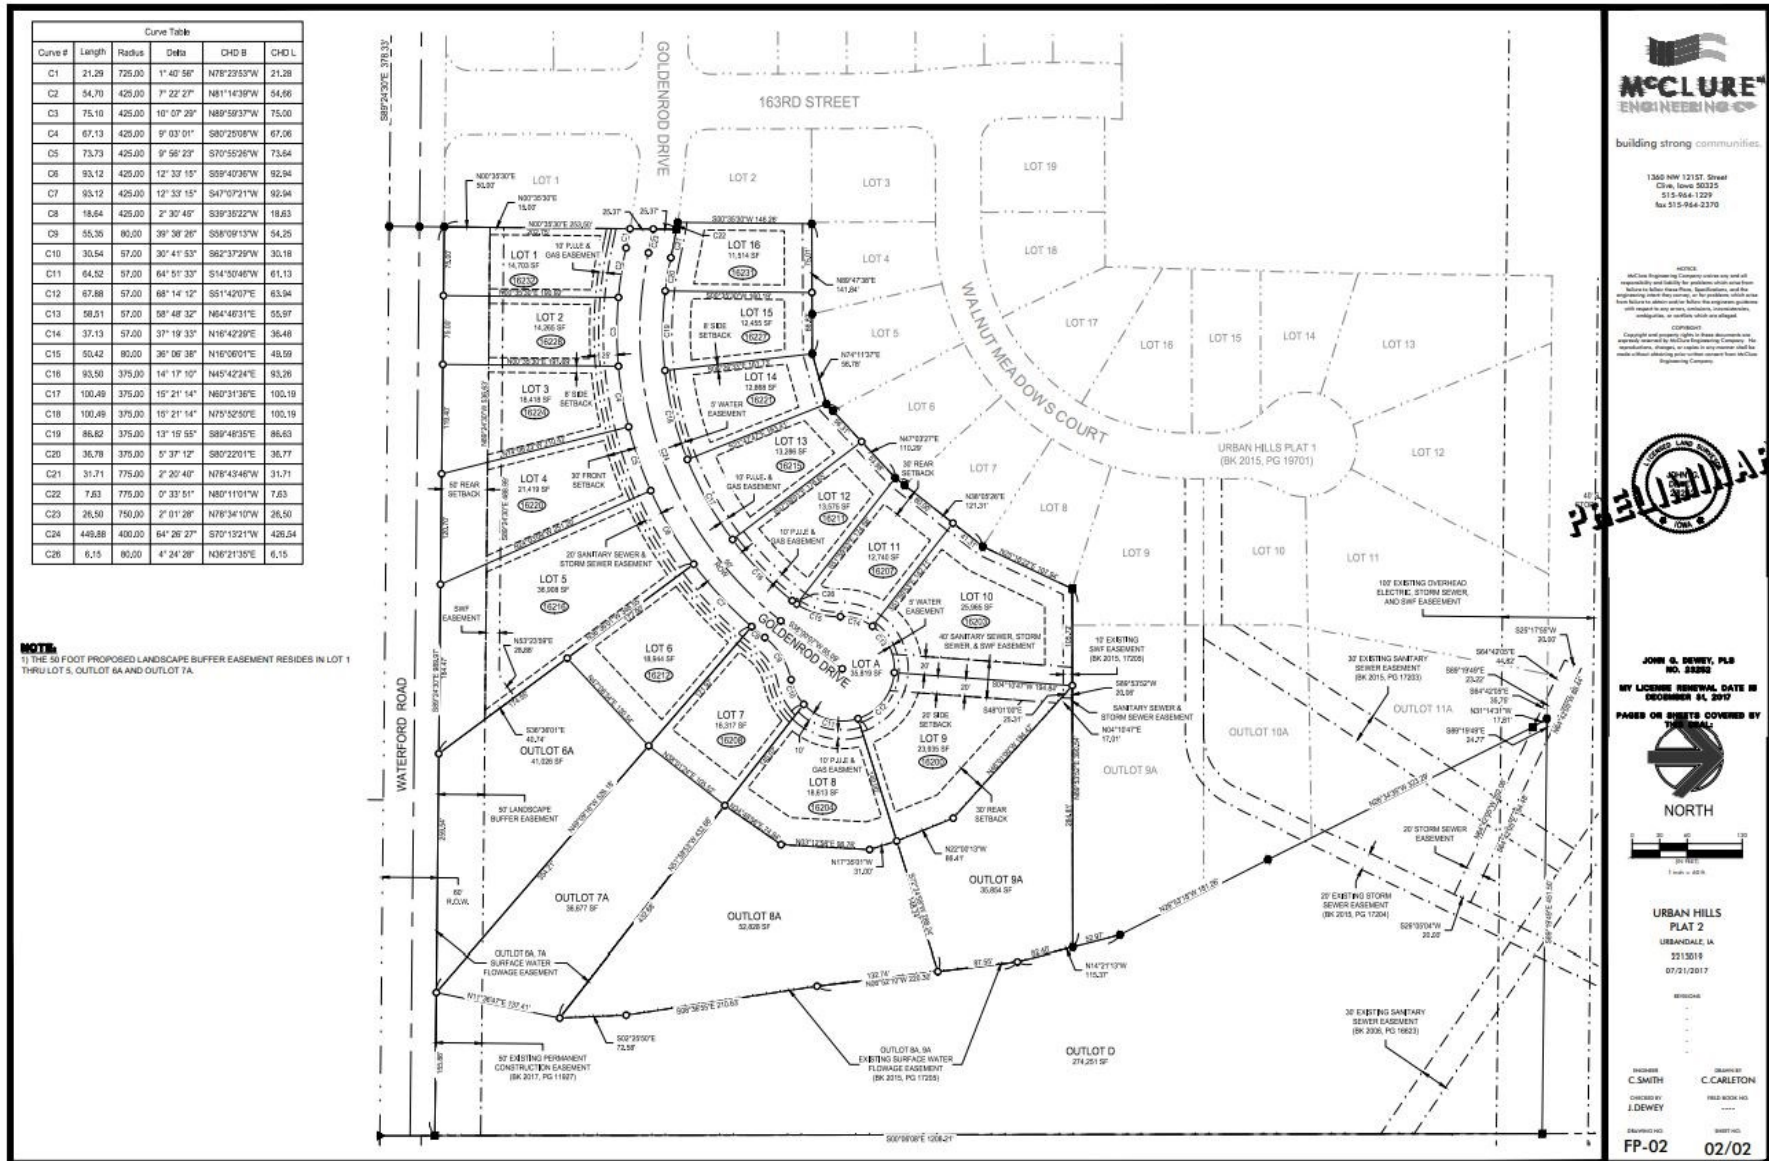

Urban Hills | Urbandale, Iowa

Plat 2

10640 Justin Dr. | Urbandale, Iowa 50322

515.243.1191 | kirk@krmdev.com

<https://www.krmdev.com/>

<https://www.tanzanitehomes.com/>