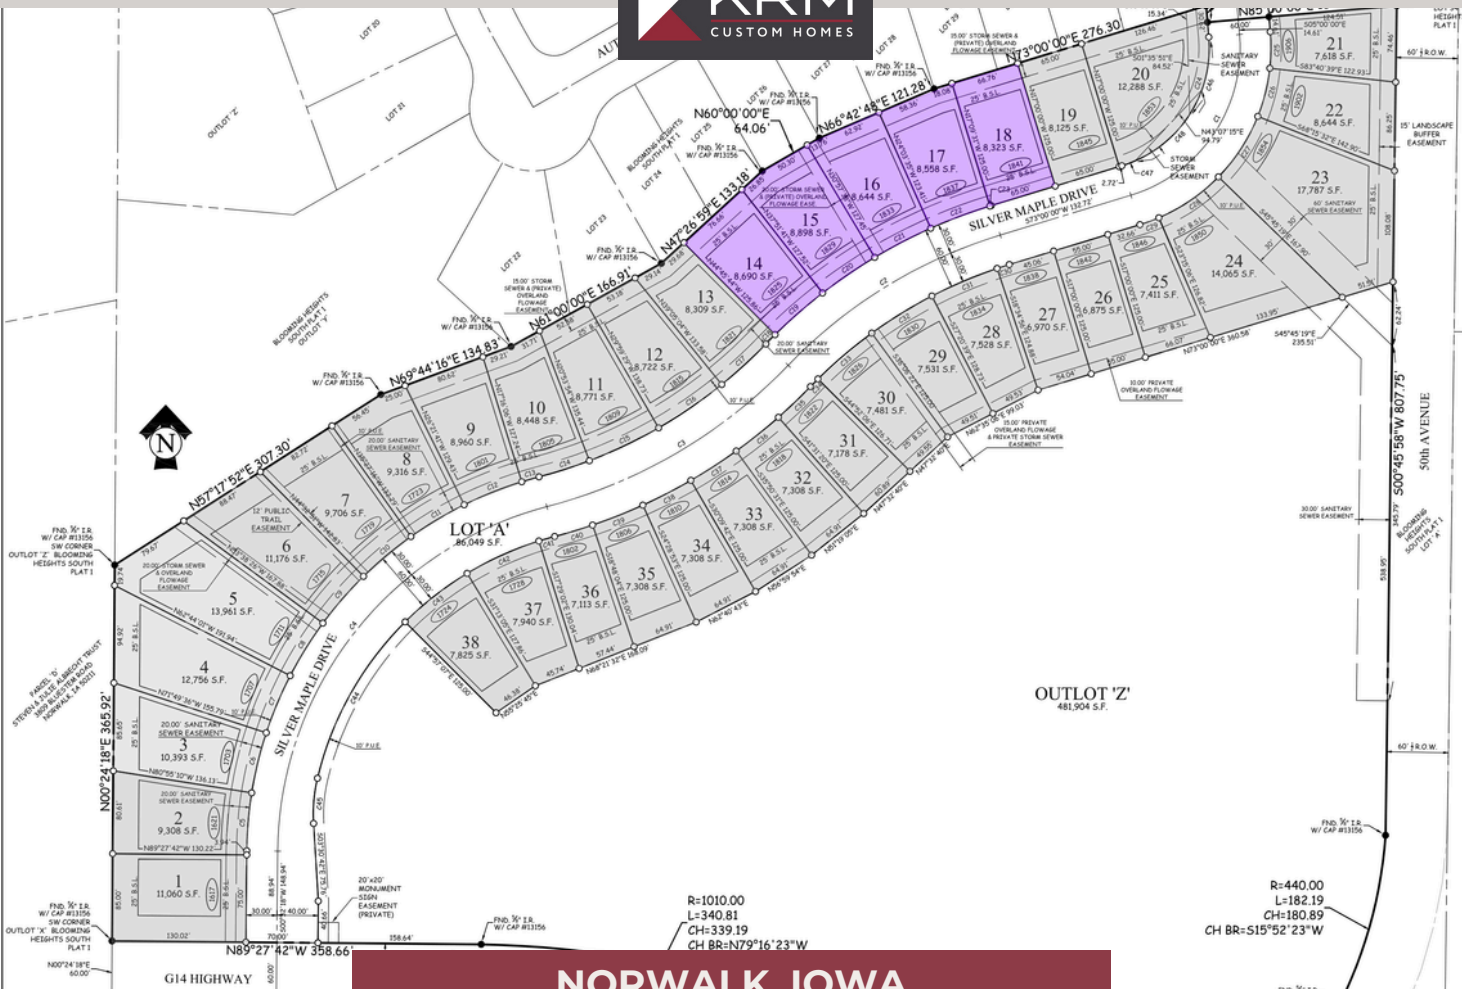

NORWALK, IOWA

BLOMING HEIGHTS SOUTH

PLAT 2

Lot #	Address	Sq. Ft.	GOR/GOL	Price	Status	Configuration
1	1617 Silver Maple Dr	11,060			SOLD	Walkout/Backs to trees
2	1621 Silver Maple Dr	9,308			SOLD	Walkout/Backs to trees
3	1703 Silver Maple Dr	10,393			SOLD	Walkout
4	1707 Silver Maple Dr	12,756			SOLD	Walkout
5	1711 Silver Maple Dr	13,961			SOLD	Walkout/Backs to park
6	1715 Silver Maple Dr	11,176			SOLD	Walkout/Backs to park
7	1719 Silver Maple Dr	9,706			SOLD	Walkout
8	1723 Silver Maple Dr	9,316			SOLD	Partial Walkout/Backs to park

CONTACT US FOR MORE INFO.

515-243-1191

sales@krmdev.com

NORWALK, IOWA

BLOOMING HEIGHTS SOUTH

PLAT 2

Lot #	Address	Sq. Ft.	GOR/GOL	Price	Status	Configuration
9	1801 Silver Maple Dr	8,960			SOLD	Daylight/Backs to park
10	1805 Silver Maple Dr	8,448			SOLD	Daylight
11	1809 Silver Maple Dr	8,771			SOLD	Daylight
12	1815 Silver Maple Dr	8,722			SOLD	Daylight
13	1821 Silver Maple Dr	8,309			SOLD	Daylight
14	1825 Silver Maple Dr	8,690	GOL	\$89,900	Spec-Arlington Heights 1514SF	Daylight
15	1829 Silver Maple Dr	8,898	GOL	\$89,900	Available	Daylight
16	1833 Silver Maple Dr	8,644	GOR	\$87,900	Available	Daylight

CONTACT US FOR MORE INFO.

515-243-1191

sales@krmdev.com

NORWALK, IOWA

BLOOMING HEIGHTS SOUTH

PLAT 2

Lot #	Address	Sq. Ft.	GOR/GOL	Price	Status	Configuration
17	1837 Silver Maple Dr	8,558	GOR	\$87,900	Available	Daylight
18	1841 Silver Maple Dr	8,323	GOR	\$85,900	Available	Daylight
19	1845 Silver Maple Dr	8,125			SOLD	Daylight
20	1853 Silver Maple Dr	12,288			SOLD	Daylight
21	1906 Silver Maple Dr	7,618			SOLD	Standard
22	1902 Silver Maple Dr	8,644			SOLD	Standard
23	1854 Silver Maple Dr	17,787			SOLD	Standard
24	1850 Silver Maple Dr	14,065			SOLD	Standard