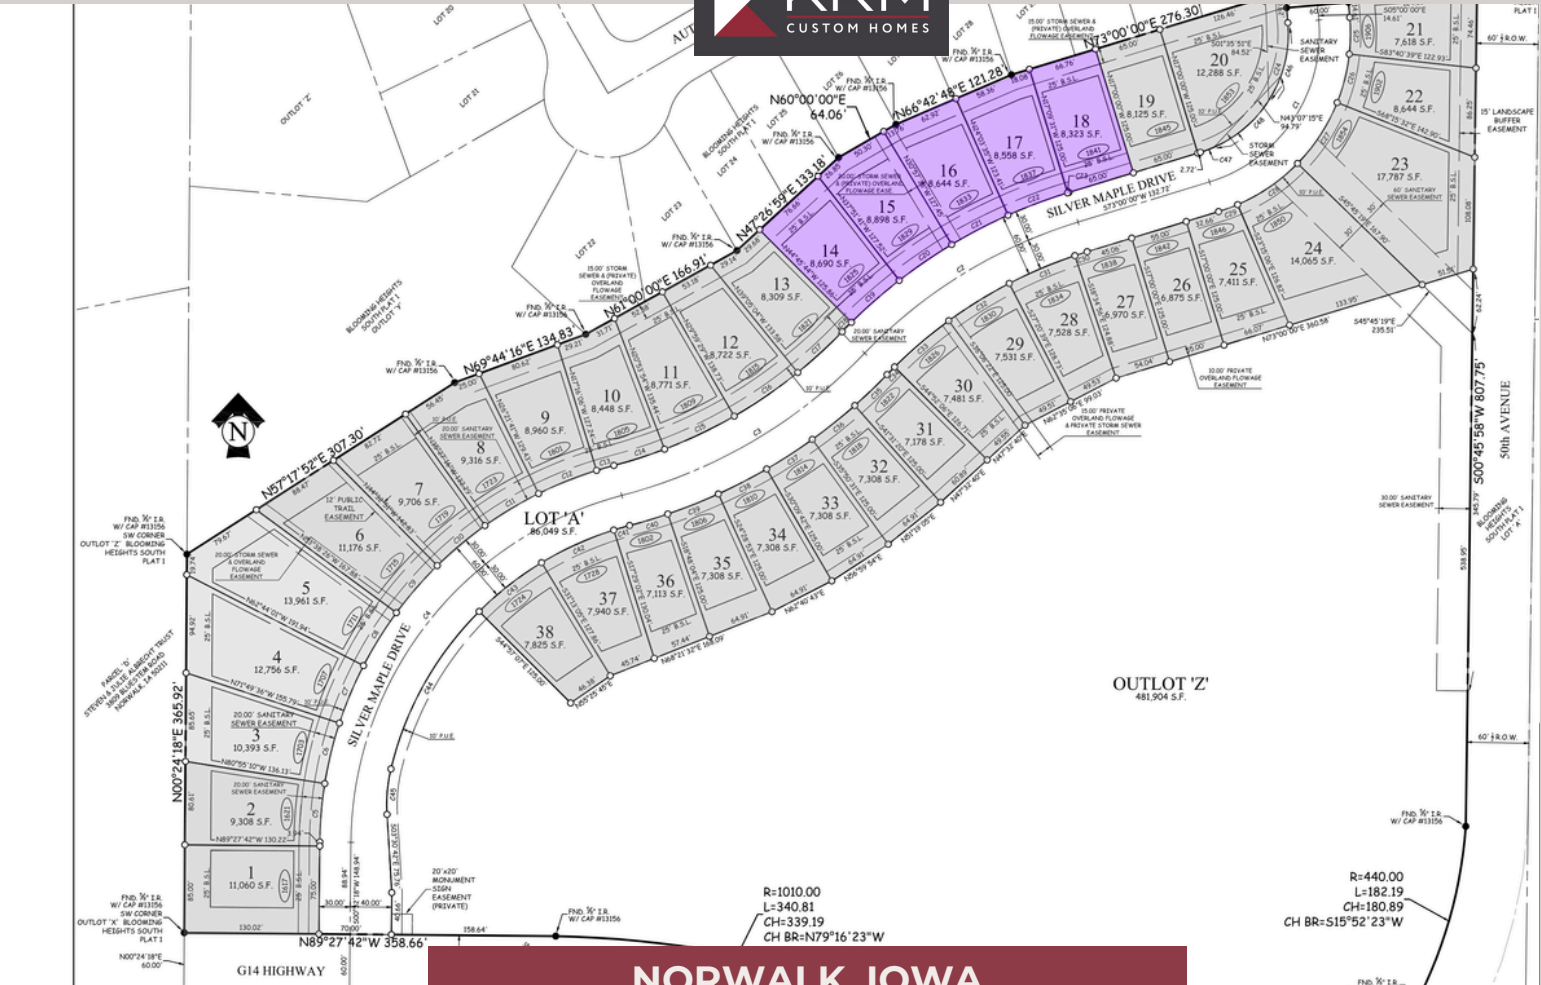

NORWALK, IOWA

BLOMING HEIGHTS SOUTH

PLAT 2

Lot #	Address	Sq. Ft.	GOR/GOL	Price	Status	Configuration
1	1617 Silver Maple Dr	11,060			SOLD	Walkout/Backs to trees
2	1621 Silver Maple Dr	9,308			SOLD	Walkout/Backs to trees
3	1703 Silver Maple Dr	10,393			SOLD	Walkout
4	1707 Silver Maple Dr	12,756			SOLD	Walkout
5	1711 Silver Maple Dr	13,961			SOLD	Walkout/Backs to park
6	1715 Silver Maple Dr	11,176			SOLD	Walkout/Backs to park
7	1719 Silver Maple Dr	9,706			SOLD	Walkout
8	1723 Silver Maple Dr	9,316			SOLD	Partial Walkout/Backs to park

CONTACT US FOR MORE INFO.

515-243-1191

sales@krmdev.com

BLOOMING HEIGHTS SOUTH

PLAT 2

Lot #	Address	Sq. Ft.	GOR/GOL	Price	Status	Configuration
25	1846 Silver Maple Dr	7,411			SOLD	Standard
26	1842 Silver Maple Dr	6,875			SOLD	Standard
27	1838 Silver Maple Dr	6,970			SOLD	Standard
28	1834 Silver Maple Dr	7,528			SOLD	Standard
29	1830 Silver Maple Dr	7,531			SOLD	Standard
30	1826 Silver Maple Dr	7,481			SOLD	Standard
31	1822 Silver Maple Dr	7,178			SOLD	Standard
32	1818 Silver Maple Dr	7,308			SOLD	Standard

CONTACT US FOR MORE INFO.

515-243-1191

sales@krmdev.com

BLOOMING HEIGHTS SOUTH

PLAT 2

Lot #	Address	Sq. Ft.	GOR/GOL	Price	Status	Configuration
33	1814 Silver Maple Dr	7,308			SOLD	Standard
34	1810 Silver Maple Dr	7,308			SOLD	Standard
35	1806 Silver Maple Dr	7,308			SOLD	Standard
36	1802 Silver Maple Dr	7,113			SOLD	Standard
37	1728 Silver Maple Dr	7,940			SOLD	Standard
38	1724 Silver Maple Dr	7,825			SOLD	Standard