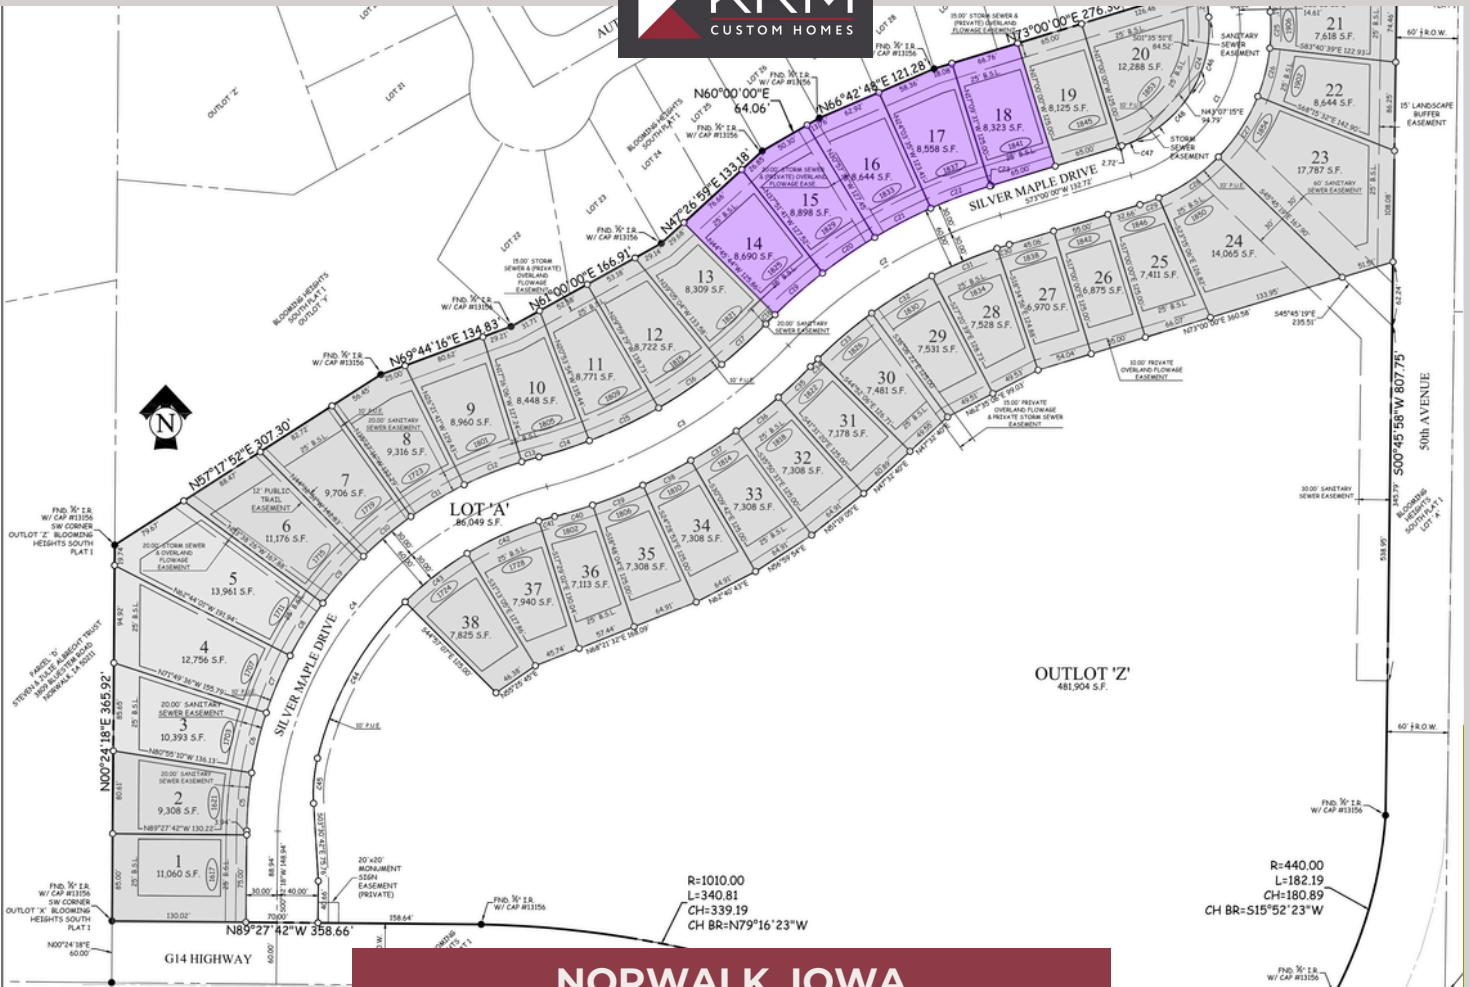

NORWALK, IOWA

BLOMING HEIGHTS SOUTH

PLAT 2

Lot #	Address	Sq. Ft.	GOR/GOL	Price	Status	Configuration
1	1617 Silver Maple Dr	11,060			SOLD	Walkout/Backs to trees
2	1621 Silver Maple Dr	9,308			SOLD	Walkout/Backs to trees
3	1703 Silver Maple Dr	10,393			SOLD	Walkout
4	1707 Silver Maple Dr	12,756			SOLD	Walkout
5	1711 Silver Maple Dr	13,961			SOLD	Walkout/Backs to park
6	1715 Silver Maple Dr	11,176			SOLD	Walkout/Backs to park
7	1719 Silver Maple Dr	9,706			SOLD	Walkout
8	1723 Silver Maple Dr	9,316			SOLD	Partial Walkout/Backs to park

CONTACT US FOR MORE INFO.

515-243-1191

sales@krmdev.com

NORWALK, IOWA

BLOOMING HEIGHTS SOUTH

PLAT 2

Lot #	Address	Sq. Ft.	GOR/GOL	Price	Status	Configuration
9	1801 Silver Maple Dr	8,960			SOLD	Daylight/Backs to park
10	1805 Silver Maple Dr	8,448			SOLD	Daylight
11	1809 Silver Maple Dr	8,771			SOLD	Daylight
12	1815 Silver Maple Dr	8,722			SOLD	Daylight
13	1821 Silver Maple Dr	8,309			SOLD	Daylight
14	1825 Silver Maple Dr	8,690	GOL	\$89,900	Spec-Arlington Heights 1514SF	Daylight
15	1829 Silver Maple Dr	8,898	GOL	\$89,900	Available	Daylight
16	1833 Silver Maple Dr	8,644	GOR	\$87,900	Available	Daylight

CONTACT US FOR MORE INFO.

515-243-1191

sales@krmdev.com

NORWALK, IOWA

BLOOMING HEIGHTS SOUTH

PLAT 2

Lot #	Address	Sq. Ft.	GOR/GOL	Price	Status	Configuration
17	1837 Silver Maple Dr	8,558	GOR	\$87,900	Available	Daylight
18	1841 Silver Maple Dr	8,323	GOR	\$85,900	Available	Daylight
19	1845 Silver Maple Dr	8,125			SOLD	Daylight
20	1853 Silver Maple Dr	12,288			SOLD	Daylight
21	1906 Silver Maple Dr	7,618			SOLD	Standard
22	1902 Silver Maple Dr	8,644			SOLD	Standard
23	1854 Silver Maple Dr	17,787			SOLD	Standard
24	1850 Silver Maple Dr	14,065			SOLD	Standard