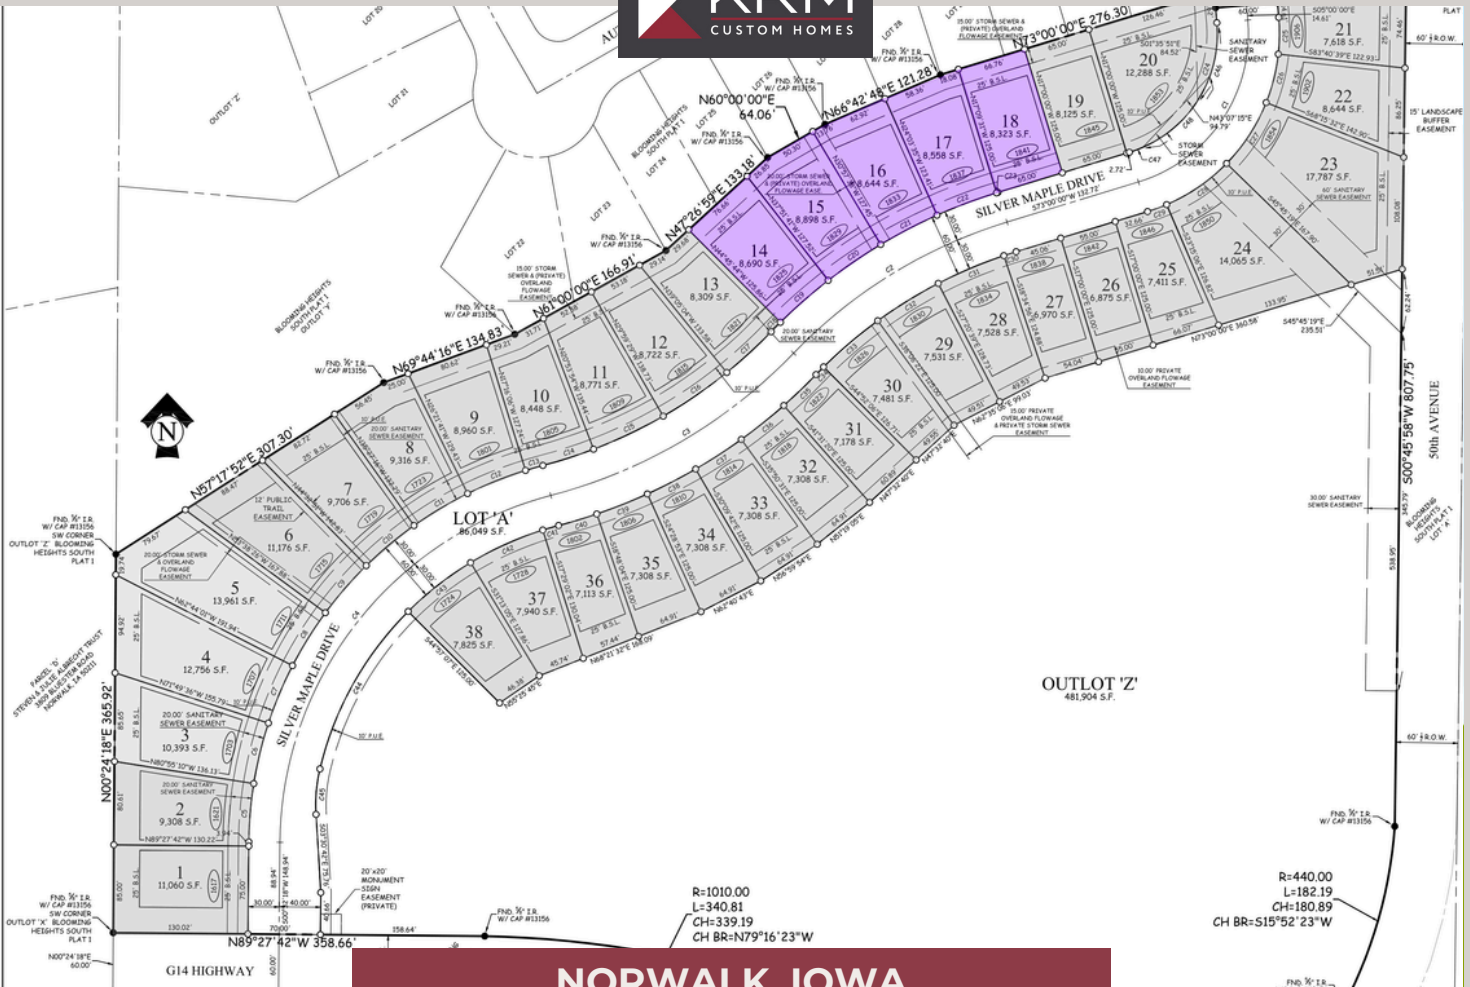

NORWALK, IOWA

BLOMING HEIGHTS SOUTH

PLAT 2

Lot #	Address	Sq. Ft.	GOR/GOL	Price	Status	Configuration
1	1617 Silver Maple Dr	11,060			SOLD	Walkout/Backs to trees
2	1621 Silver Maple Dr	9,308			SOLD	Walkout/Backs to trees
3	1703 Silver Maple Dr	10,393			SOLD	Walkout
4	1707 Silver Maple Dr	12,756			SOLD	Walkout
5	1711 Silver Maple Dr	13,961			SOLD	Walkout/Backs to park
6	1715 Silver Maple Dr	11,176			SOLD	Walkout/Backs to park
7	1719 Silver Maple Dr	9,706			SOLD	Walkout
8	1723 Silver Maple Dr	9,316			SOLD	Partial Walkout/Backs to park

CONTACT US FOR MORE INFO.

515-243-1191

sales@krmdev.com

NORWALK, IOWA

BLOOMING HEIGHTS SOUTH

PLAT 2

Lot #	Address	Sq. Ft.	GOR/GOL	Price	Status	Configuration
17	1837 Silver Maple Dr	8,558	GOR	\$87,900	Available	Daylight
18	1841 Silver Maple Dr	8,323	GOR	\$85,900	Available	Daylight
19	1845 Silver Maple Dr	8,125			SOLD	Daylight
20	1853 Silver Maple Dr	12,288			SOLD	Daylight
21	1906 Silver Maple Dr	7,618			SOLD	Standard
22	1902 Silver Maple Dr	8,644			SOLD	Standard
23	1854 Silver Maple Dr	17,787			SOLD	Standard
24	1850 Silver Maple Dr	14,065			SOLD	Standard

CONTACT US FOR MORE INFO.

515-243-1191

sales@krmdev.com

BLOOMING HEIGHTS SOUTH

PLAT 2

Lot #	Address	Sq. Ft.	GOR/GOL	Price	Status	Configuration
25	1846 Silver Maple Dr	7,411			SOLD	Standard
26	1842 Silver Maple Dr	6,875			SOLD	Standard
27	1838 Silver Maple Dr	6,970			SOLD	Standard
28	1834 Silver Maple Dr	7,528			SOLD	Standard
29	1830 Silver Maple Dr	7,531			SOLD	Standard
30	1826 Silver Maple Dr	7,481			SOLD	Standard
31	1822 Silver Maple Dr	7,178			SOLD	Standard
32	1818 Silver Maple Dr	7,308			SOLD	Standard