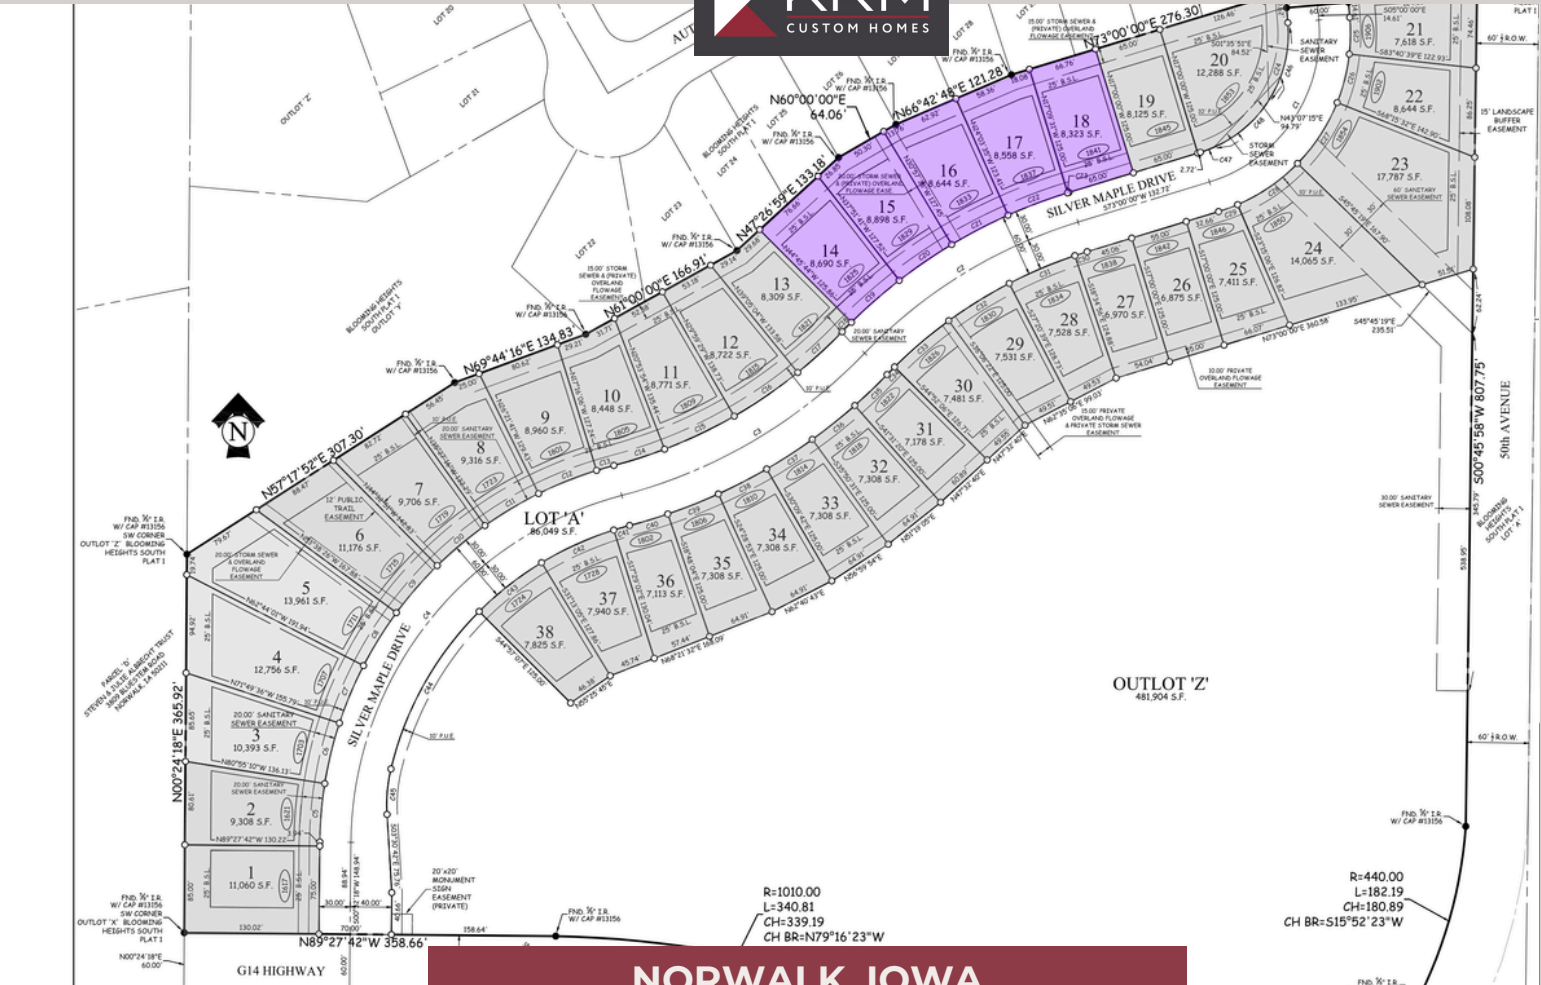

NORWALK, IOWA

BLOOMING HEIGHTS SOUTH

PLAT 2

Lot #	Address	Sq. Ft.	GOR/GOL	Price	Status	Configuration
33	1814 Silver Maple Dr	7,308			SOLD	Standard
34	1810 Silver Maple Dr	7,308			SOLD	Standard
35	1806 Silver Maple Dr	7,308			SOLD	Standard
36	1802 Silver Maple Dr	7,113			SOLD	Standard
37	1728 Silver Maple Dr	7,940			SOLD	Standard
38	1724 Silver Maple Dr	7,825			SOLD	Standard