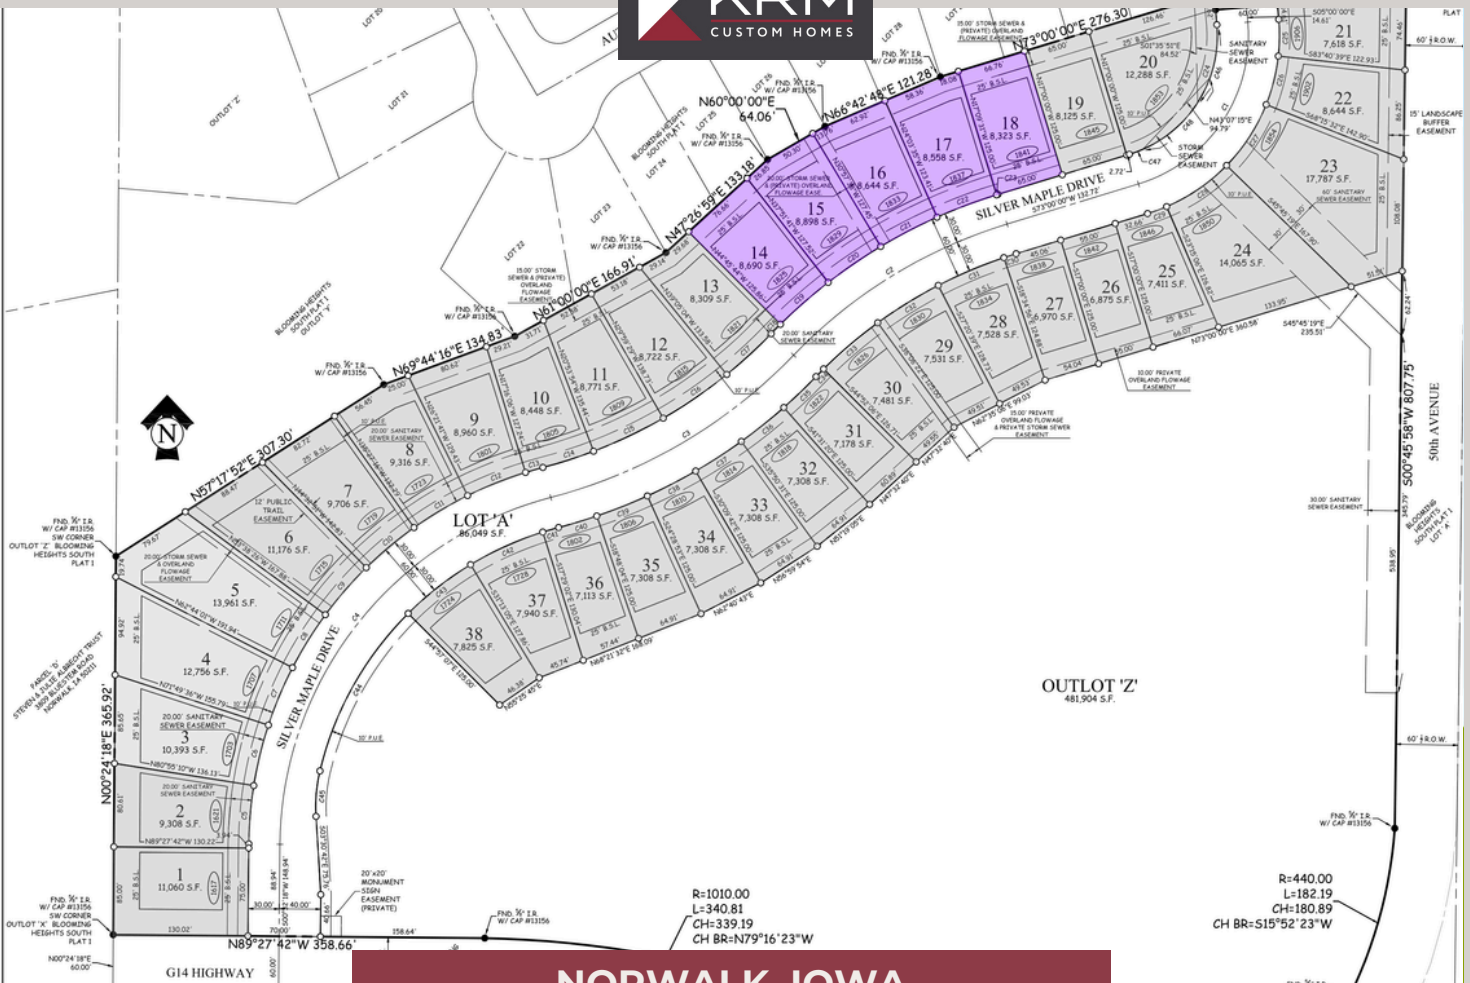

NORWALK, IOWA

BLOOMING HEIGHTS SOUTH

PLAT 2

Lot #	Address	Sq. Ft.	GOR/GOL	Price	Status	Configuration
25	1846 Silver Maple Dr	7,411			SOLD	Standard
26	1842 Silver Maple Dr	6,875			SOLD	Standard
27	1838 Silver Maple Dr	6,970			SOLD	Standard
28	1834 Silver Maple Dr	7,528			SOLD	Standard
29	1830 Silver Maple Dr	7,531			SOLD	Standard
30	1826 Silver Maple Dr	7,481			SOLD	Standard
31	1822 Silver Maple Dr	7,178			SOLD	Standard
32	1818 Silver Maple Dr	7,308			SOLD	Standard

CONTACT US FOR MORE INFO.

515-243-1191

sales@krmdev.com