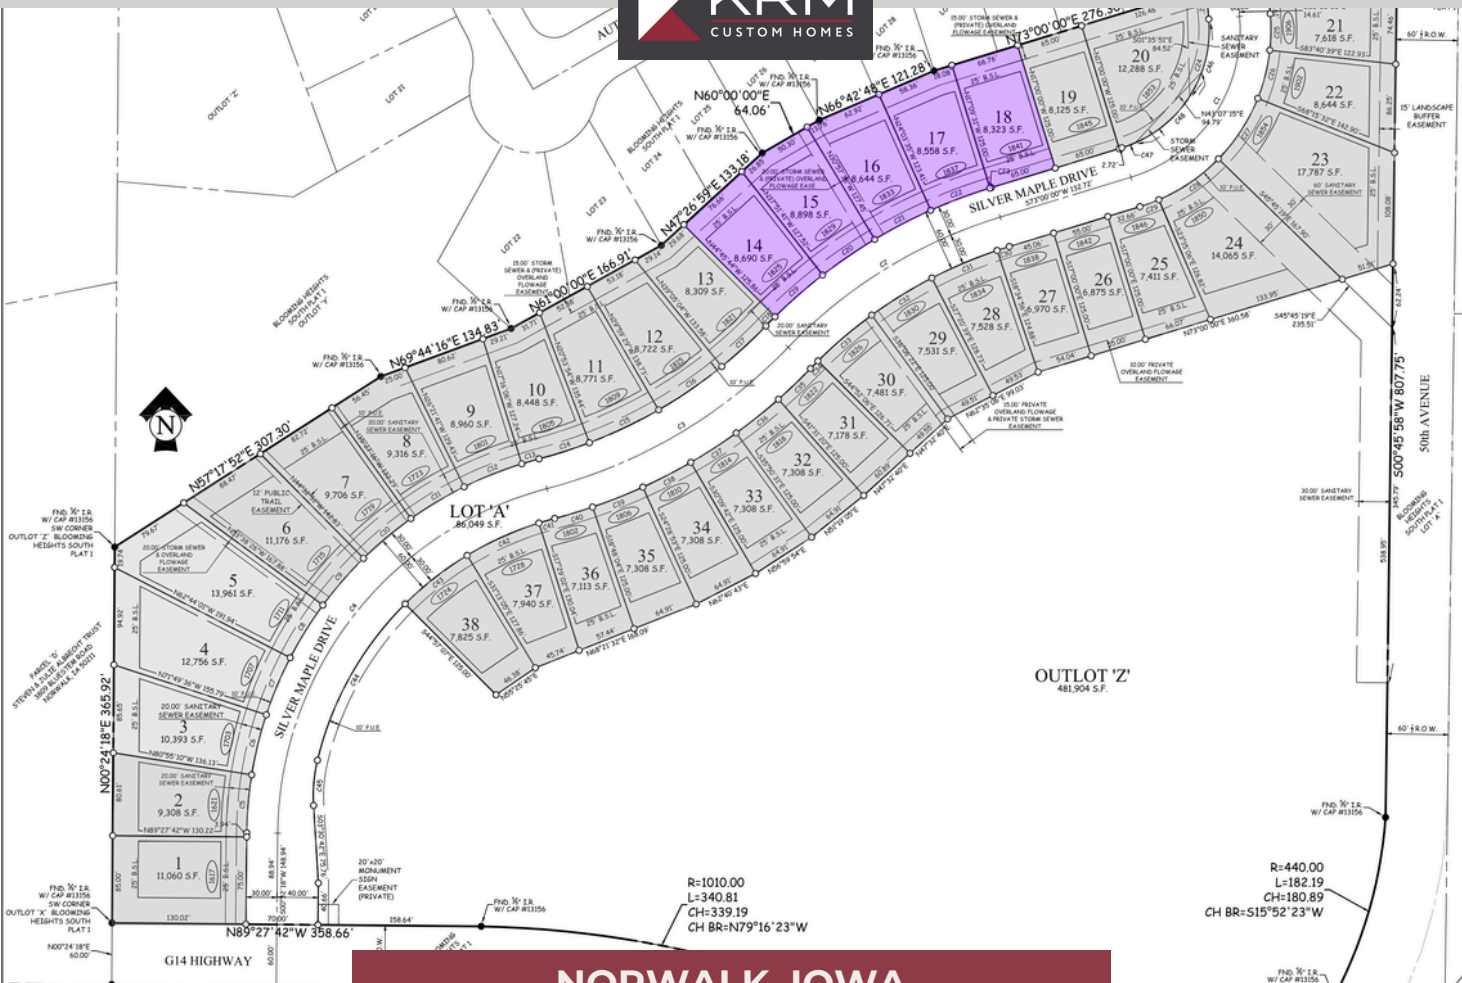

NORWALK, IOWA

BLOMING HEIGHTS SOUTH

PLAT 2

| Lot # | Address | Sq. Ft. | GOR/GOL | Price | Status | Configuration |
|-------|----------------------|---------|---------|-------|--------|-------------------------------|
| 1 | 1617 Silver Maple Dr | 11,060 | | | SOLD | Walkout/Backs to trees |
| 2 | 1621 Silver Maple Dr | 9,308 | | | SOLD | Walkout/Backs to trees |
| 3 | 1703 Silver Maple Dr | 10,393 | | | SOLD | Walkout |
| 4 | 1707 Silver Maple Dr | 12,756 | | | SOLD | Walkout |
| 5 | 1711 Silver Maple Dr | 13,961 | | | SOLD | Walkout/Backs to park |
| 6 | 1715 Silver Maple Dr | 11,176 | | | SOLD | Walkout/Backs to park |
| 7 | 1719 Silver Maple Dr | 9,706 | | | SOLD | Walkout |
| 8 | 1723 Silver Maple Dr | 9,316 | | | SOLD | Partial Walkout/Backs to park |

CONTACT US FOR MORE INFO.

515-243-1191

sales@krmdev.com

BLOOMING HEIGHTS SOUTH

PLAT 2

| Lot # | Address | Sq. Ft. | GOR/GOL | Price | Status | Configuration |
|-------|----------------------|---------|---------|------------------|-------------------------------|------------------------|
| 9 | 1801 Silver Maple Dr | 8,960 | | | SOLD | Daylight/Backs to park |
| 10 | 1805 Silver Maple Dr | 8,448 | | | SOLD | Daylight |
| 11 | 1809 Silver Maple Dr | 8,771 | | | SOLD | Daylight |
| 12 | 1815 Silver Maple Dr | 8,722 | | | SOLD | Daylight |
| 13 | 1821 Silver Maple Dr | 8,309 | | | SOLD | Daylight |
| 14 | 1825 Silver Maple Dr | 8,690 | GOL | Call for Pricing | Spec-Arlington Heights 1514SF | Daylight |
| 15 | 1829 Silver Maple Dr | 8,898 | GOL | \$89,900 | Available | Daylight |
| 16 | 1833 Silver Maple Dr | 8,644 | GOR | \$87,900 | Available | Daylight |