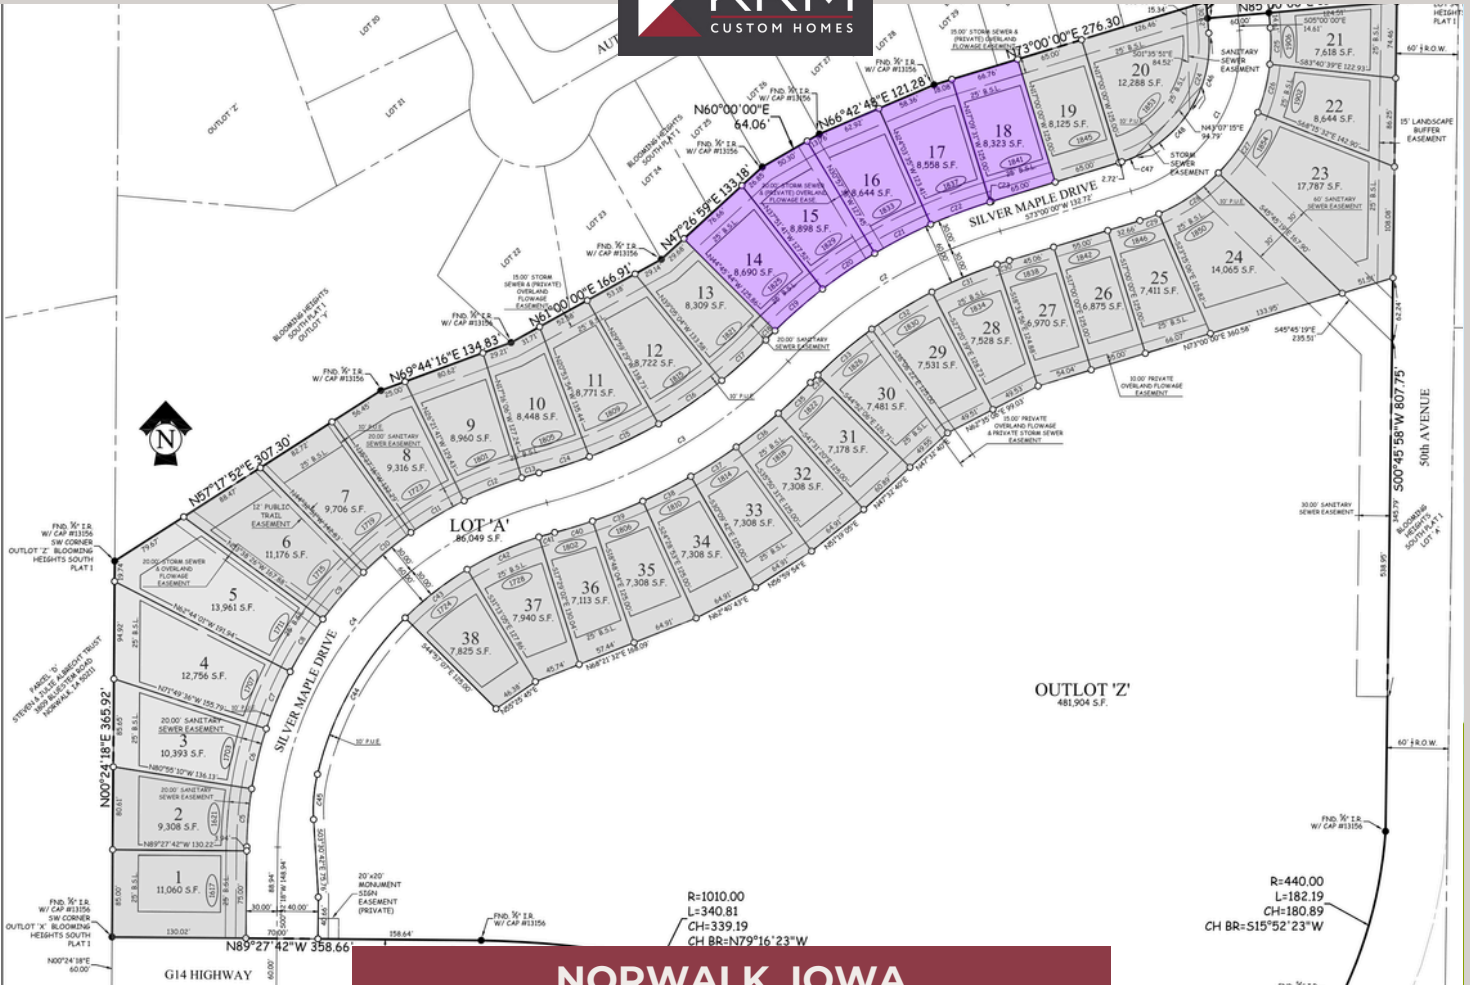

NORWALK, IOWA

BLOOMING HEIGHTS SOUTH

PLAT 2

Lot #	Address	Sq. Ft.	GOR/GOL	Price	Status	Configuration
17	1837 Silver Maple Dr	8,558	GOR	$87,900	Available	Daylight
18	1841 Silver Maple Dr	8,323	GOR	Call for Pricing	Spec - Lincolnshire 1579SF	Daylight
19	1845 Silver Maple Dr	8,125			SOLD	Daylight
20	1853 Silver Maple Dr	12,288			SOLD	Daylight
21	1906 Silver Maple Dr	7,618			SOLD	Standard
22	1902 Silver Maple Dr	8,644			SOLD	Standard
23	1854 Silver Maple Dr	17,787			SOLD	Standard
24	1850 Silver Maple Dr	14,065			SOLD	Standard

CONTACT US FOR MORE INFO.

515-243-1191

sales@krmdev.com