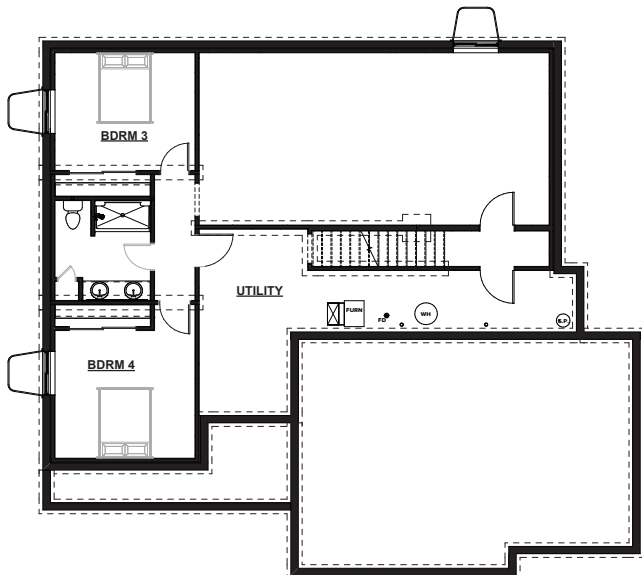

AMBER PORCH

TOTAL SQ FT 1507

MAIN LEVEL 1507 SQ FT

2 BDRM / 2 BATH

BASEMENT 1016 SQ FT • OPTIONAL

2 BDRM / 1 BATH

MAIN LEVEL

ELEVATION A

LOWER LEVEL

ELEVATION B

Artist's Conception - Elevations and options are for illustration purposes and may vary at time of home construction. Options may change without notice.