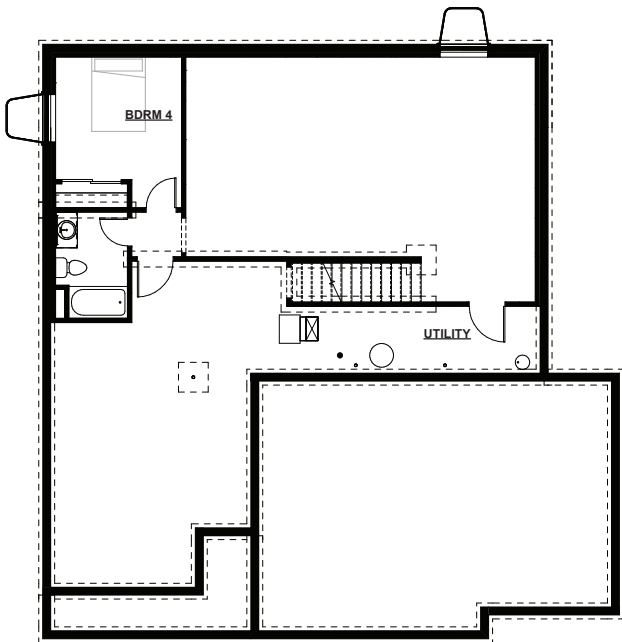

**1509 AMBER PORCH**

**TOTAL SQ FT 1509**

MAIN LEVEL 1509 SQ FT  
3 BDRM/ 2 BATH

LOWER LEVEL OPTIONAL 800 SQ FT  
1 BDRM / 1 BATH

**MAIN LEVEL**

**ELEVATION A**

**LOWER LEVEL**

**ELEVATION B**

*Artist's Conception - Elevations and options are for illustration purposes and may vary at time of home construction. Options may change without notice.*