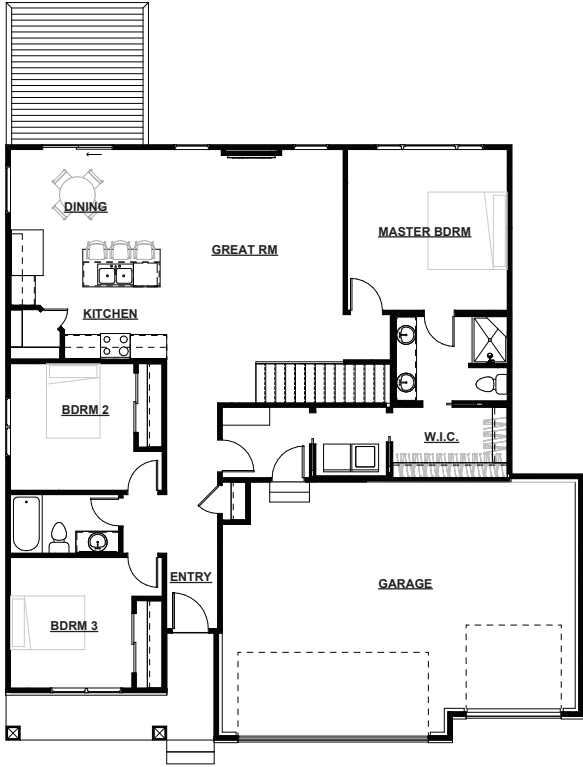

**1509 AMBER PORCH**

**TOTAL SQ FT 1509**

MAIN LEVEL 1509 SQ FT  
3 BDRM/ 2 BATH

LOWER LEVEL OPTIONAL 800 SQ FT  
1 BDRM / 1 BATH

**MAIN LEVEL**

**ELEVATION A**

**LOWER LEVEL**

**ELEVATION B**

*Artist's Conception - Elevations and options are for illustration purposes and may vary at time of home construction. Options may change without notice.*