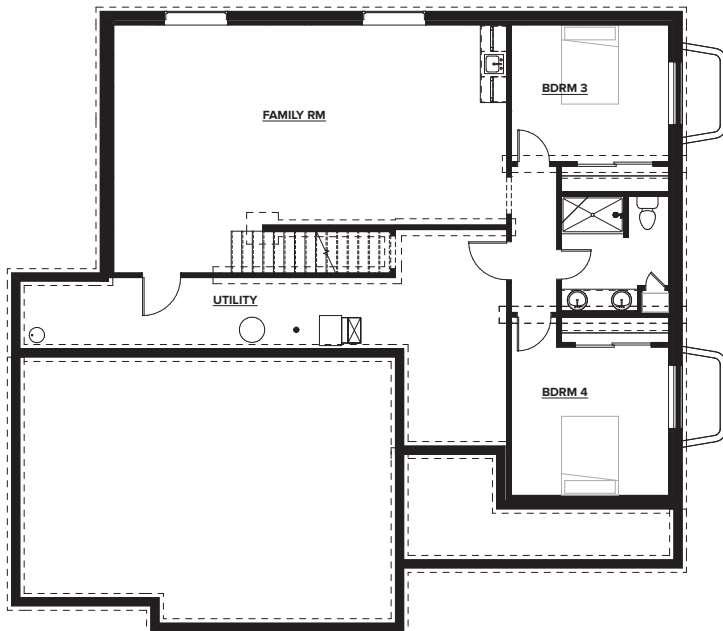

# 1540 AMBER PORCH

**TOTAL SQ FT 1540**

MAIN LEVEL 1540 SQ FT  
2 BDRM / 2 BATH  
LOWER LEVEL 1060 SQ FT • OPTIONAL  
2 BDRM / 1 BATH

**MAIN LEVEL**

**ELEVATION A**

**LOWER LEVEL**

*Artist's Conception - Elevations and options are for illustration purposes and may vary at time of home construction. Options may change without notice.*