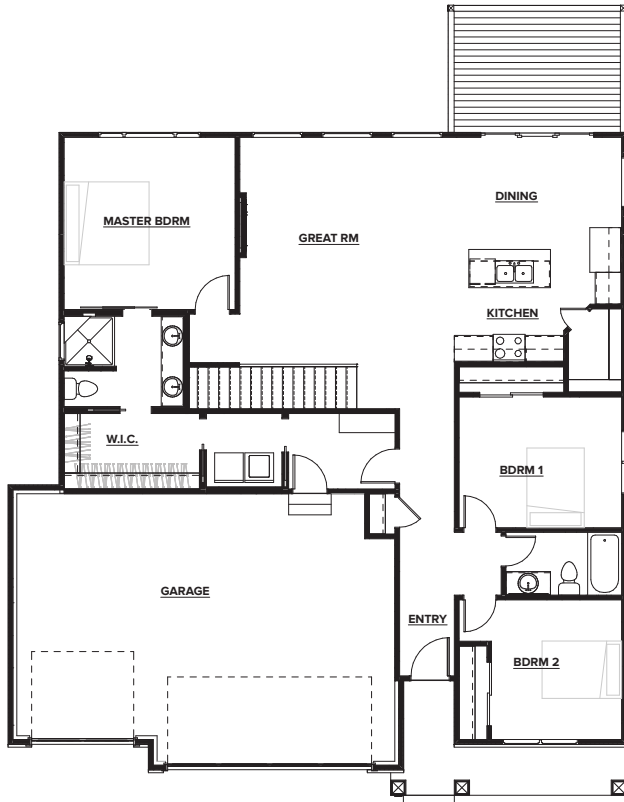

# 1601 AMBER PORCH

**TOTAL SQ FT 1601**

MAIN LEVEL 1601 SQ FT  
3 BDRM / 2 BATH  
LOWER LEVEL 833 SQ FT • OPTIONAL  
1 BDRM / 1 BATH

**MAIN LEVEL**

**ELEVATION A**

**LOWER LEVEL**

*Artist's Conception - Elevations and options are for illustration purposes and may vary at time of home construction. Options may change without notice.*