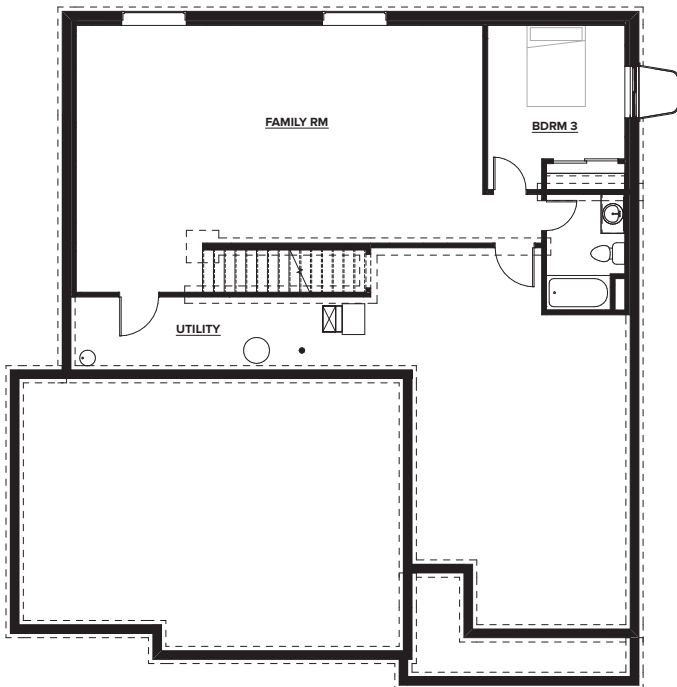

# 1601 AMBER PORCH

**TOTAL SQ FT 1601**

MAIN LEVEL 1601 SQ FT  
3 BDRM / 2 BATH  
LOWER LEVEL 833 SQ FT • OPTIONAL  
1 BDRM / 1 BATH

**MAIN LEVEL**

**ELEVATION A**

**LOWER LEVEL**

*Artist's Conception - Elevations and options are for illustration purposes and may vary at time of home construction. Options may change without notice.*