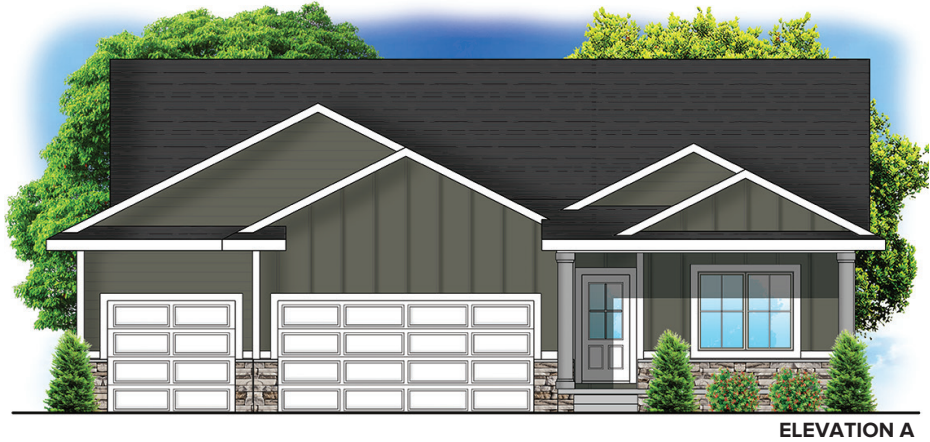

# 1656 AMBER PORCH

**TOTAL SQ FT 1656**

MAIN LEVEL 1656 SQ FT  
 3 BDRM / 2 BATH  
 LOWER LEVEL 1023 SQ FT • OPTIONAL  
 2 BDRM / 1 BATH

*Artist's Conception - Elevations and options are for illustration purposes and may vary at time of home construction. Options may change without notice.*