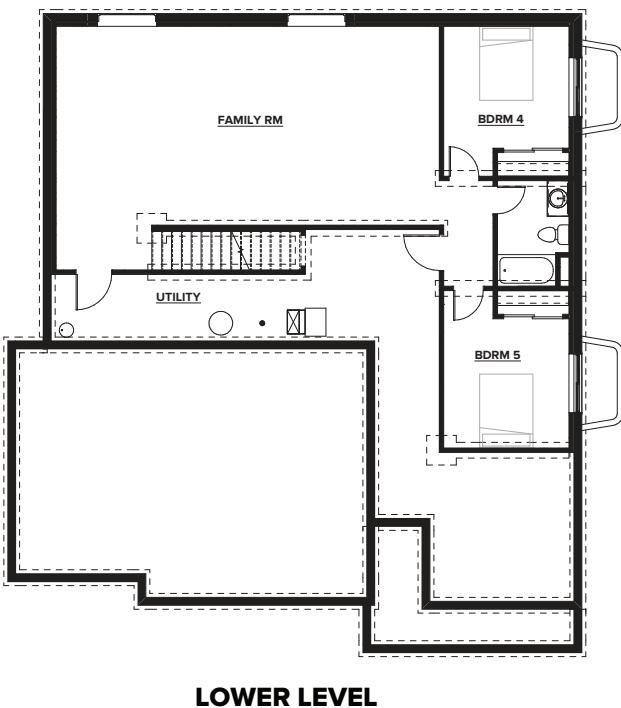

# 1656 AMBER PORCH

**TOTAL SQ FT 1656**

MAIN LEVEL 1656 SQ FT  
 3 BDRM / 2 BATH  
 LOWER LEVEL 1023 SQ FT • OPTIONAL  
 2 BDRM / 1 BATH

*Artist's Conception - Elevations and options are for illustration purposes and may vary at time of home construction. Options may change without notice.*