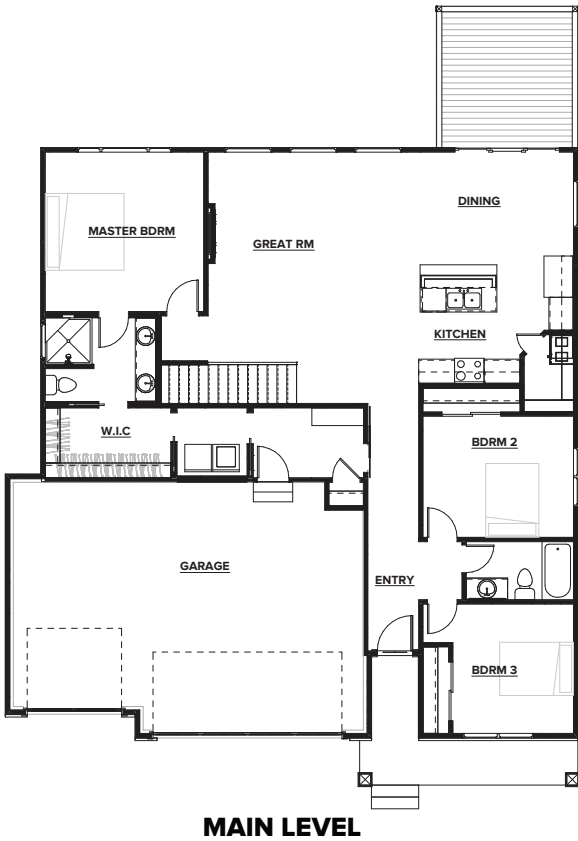

# 1656 AMBER PORCH

**TOTAL SQ FT 1656**

MAIN LEVEL 1656 SQ FT  
 3 BDRM / 2 BATH  
 LOWER LEVEL 1023 SQ FT • OPTIONAL  
 2 BDRM / 1 BATH

*Artist's Conception - Elevations and options are for illustration purposes and may vary at time of home construction. Options may change without notice.*