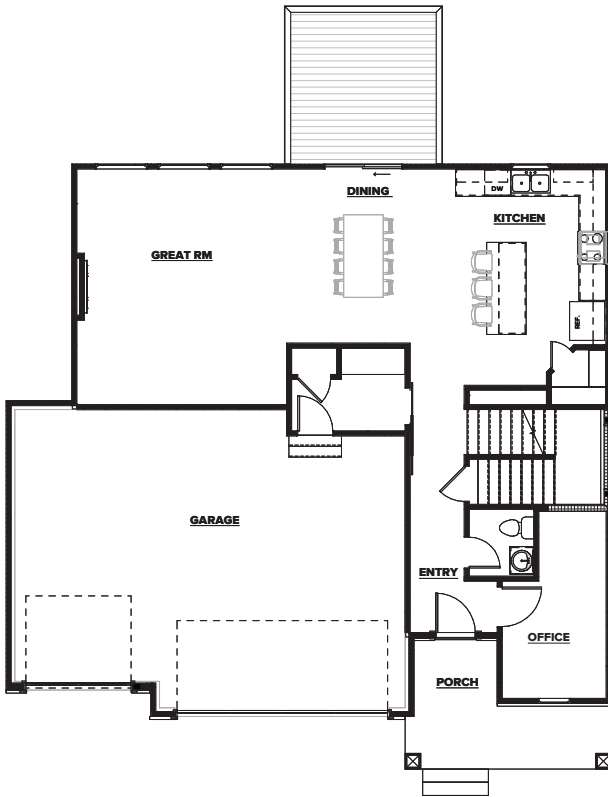

COBALT PORCH

TOTAL SQ FT 2254

MAIN LEVEL 1096 SQ FT
 .5 BATH
 UPPER LEVEL 1158 SQ FT
 4 BDRM / 2 BATH

MAIN LEVEL

UPPER LEVEL

ELEVATION A

ELEVATION B

ELEVATION C

Artist's Conception - Elevations and options are for illustration purposes and may vary at time of home construction. Options may change without notice.