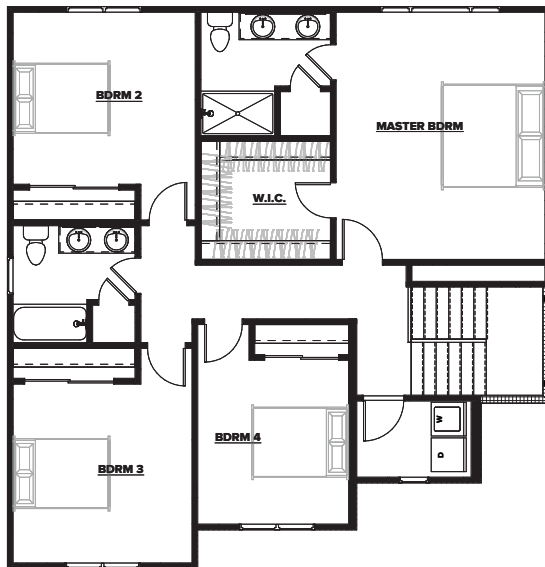

COBALT PORCH

TOTAL SQ FT 2254

MAIN LEVEL 1096 SQ FT
 .5 BATH
 UPPER LEVEL 1158 SQ FT
 4 BDRM / 2 BATH

MAIN LEVEL

UPPER LEVEL

ELEVATION A

ELEVATION B

ELEVATION C

Artist's Conception - Elevations and options are for illustration purposes and may vary at time of home construction. Options may change without notice.