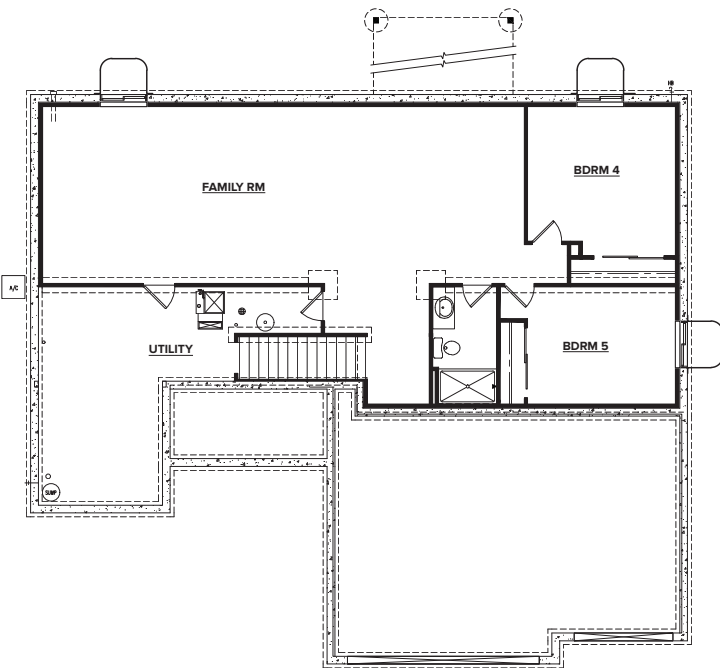

TANZANITE H O M E S

CRYSTAL

TOTAL SQ FT 1611

MAIN LEVEL 1611 SQ FT
3 BDRM / 2 BATH
LOWER LEVEL 1175 SQ FT • OPTIONAL
2 BDRM / 1 BATH

MAIN LEVEL

ELEVATION A

LOWER LEVEL

Artist's Conception - Elevations and options are for illustration purposes and may vary at time of home construction. Options may change without notice.