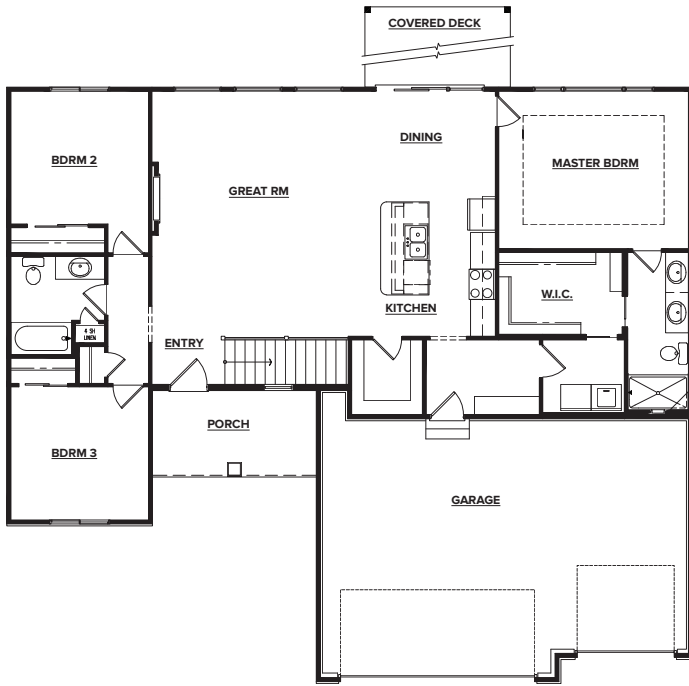

TANZANITE H O M E S

CRYSTAL

TOTAL SQ FT 1611

MAIN LEVEL 1611 SQ FT
3 BDRM / 2 BATH
LOWER LEVEL 1175 SQ FT • OPTIONAL
2 BDRM / 1 BATH

MAIN LEVEL

ELEVATION A

LOWER LEVEL

Artist's Conception - Elevations and options are for illustration purposes and may vary at time of home construction. Options may change without notice.