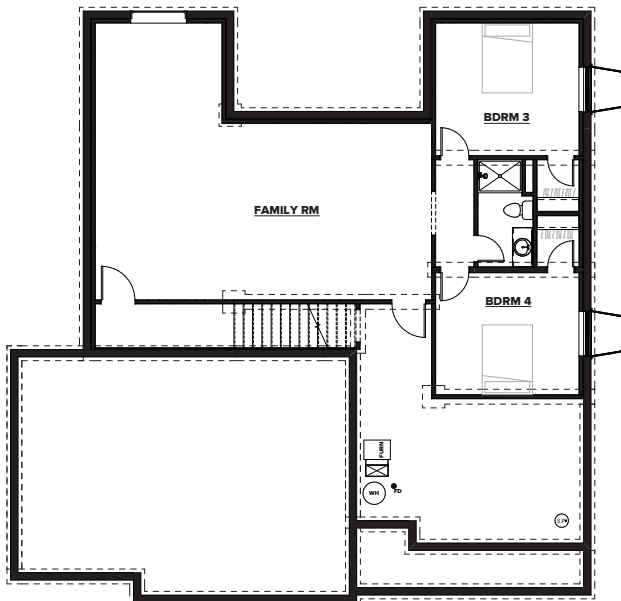

TOTAL SQ FT 1622

MAIN LEVEL 1622 SQ FT
2 BDRM / 2 BATH
LOWER LEVEL 1121 SQ FT • OPTIONAL
2 BDRM / 1 BATH

MAIN LEVEL

ELEVATION A

LOWER LEVEL

Artist's Conception - Elevations and options are for illustration purposes and may vary at time of home construction. Options may change without notice.