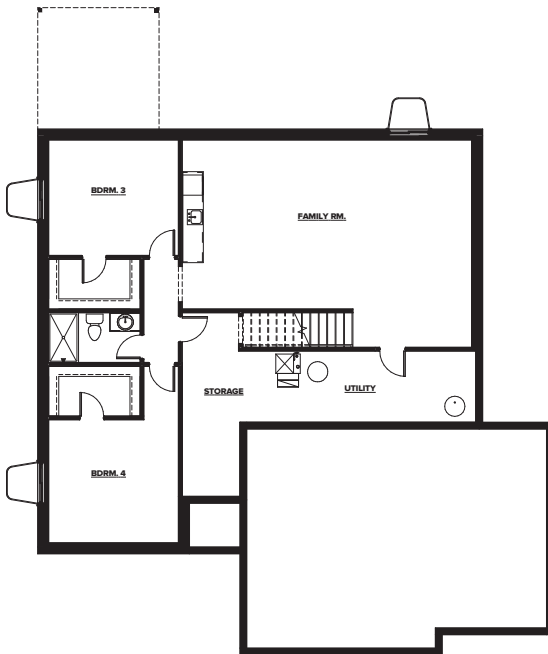

TOTAL SQ FT 1527

MAIN LEVEL 1527 SQ FT
 2 BDRM / 2 BATH
 LOWER LEVEL 1184 SQ FT • OPTIONAL
 2 BDRM / 1 BATH

MAIN LEVEL

LOWER LEVEL

ELEVATION A

ELEVATION B

ELEVATION C

Artist's Conception - Elevations and options are for illustration purposes and may vary at time of home construction. Options may change without notice.