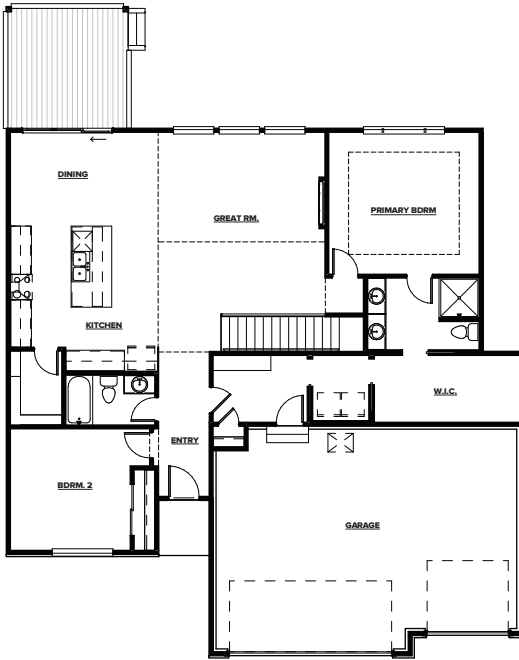

TOTAL SQ FT 1645

MAIN LEVEL 1645 SQ FT
2 BDRM / 2 BATH
LOWER LEVEL 1179 SQ FT • OPTIONAL
2 BDRM / 1 BATH

MAIN LEVEL

LOWER LEVEL

ELEVATION A

ELEVATION B

ELEVATION C

Artist's Conception - Elevations and options are for illustration purposes and may vary at time of home construction. Options may change without notice. Some exterior finish items are not standard and may add additional costs.

TOTAL SQ FT 1645

MAIN LEVEL 1645 SQ FT

2 BDRM / 2 BATH

LOWER LEVEL 1179 SQ FT • OPTIONAL

2 BDRM / 1 BATH

MAIN LEVEL

LOWER LEVEL

ELEVATION D