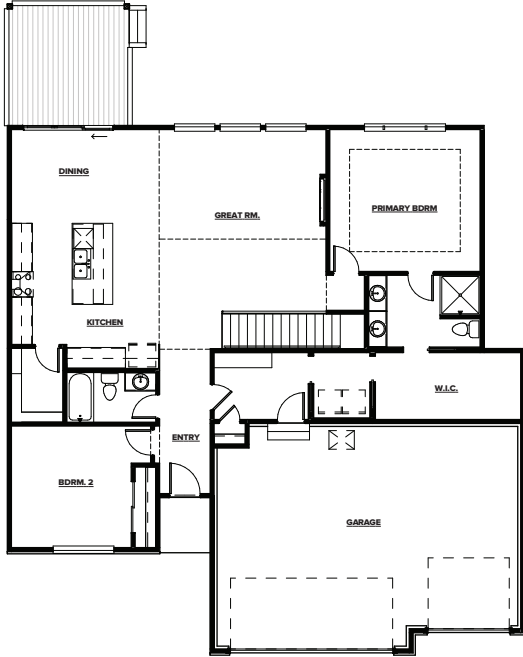

TOTAL SQ FT 1645

MAIN LEVEL 1645 SQ FT
2 BDRM / 2 BATH
LOWER LEVEL 1179 SQ FT • OPTIONAL
2 BDRM / 1 BATH

MAIN LEVEL

LOWER LEVEL

ELEVATION A

ELEVATION B

ELEVATION C

Artist's Conception - Elevations and options are for illustration purposes and may vary at time of home construction. Options may change without notice. Some exterior finish items are not standard and may add additional costs.

TOTAL SQ FT 1645

MAIN LEVEL 1645 SQ FT

2 BDRM / 2 BATH

LOWER LEVEL 1179 SQ FT • OPTIONAL

2 BDRM / 1 BATH

MAIN LEVEL

LOWER LEVEL

ELEVATION D