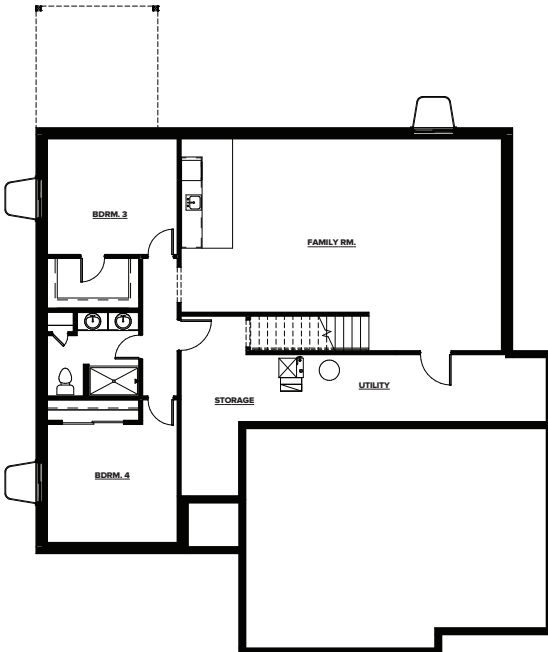

TOTAL SQ FT 1645

MAIN LEVEL 1645 SQ FT
2 BDRM / 2 BATH
LOWER LEVEL 1179 SQ FT • OPTIONAL
2 BDRM / 1 BATH

MAIN LEVEL

LOWER LEVEL

ELEVATION A

ELEVATION B

ELEVATION C

Artist's Conception - Elevations and options are for illustration purposes and may vary at time of home construction. Options may change without notice. Some exterior finish items are not standard and may add additional costs.

TOTAL SQ FT 1645

MAIN LEVEL 1645 SQ FT

2 BDRM / 2 BATH

LOWER LEVEL 1179 SQ FT • OPTIONAL

2 BDRM / 1 BATH

MAIN LEVEL

LOWER LEVEL

ELEVATION D