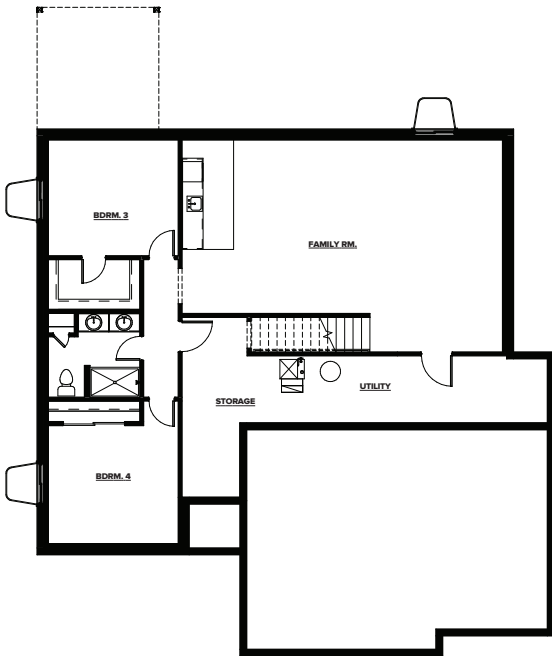

TOTAL SQ FT 1645

MAIN LEVEL 1645 SQ FT
2 BDRM / 2 BATH
LOWER LEVEL 1179 SQ FT • OPTIONAL
2 BDRM / 1 BATH

MAIN LEVEL

LOWER LEVEL

ELEVATION A

ELEVATION B

ELEVATION C

Artist's Conception - Elevations and options are for illustration purposes and may vary at time of home construction. Options may change without notice. Some exterior finish items are not standard and may add additional costs.

TOTAL SQ FT 1645

MAIN LEVEL 1645 SQ FT

2 BDRM / 2 BATH

LOWER LEVEL 1179 SQ FT • OPTIONAL

2 BDRM / 1 BATH

MAIN LEVEL

LOWER LEVEL

ELEVATION D

ELEVATION E

ELEVATION F

Artist's Conception - Elevations and options are for illustration purposes and may vary at time of home construction. Options may change without notice. Some exterior finish items are not standard and may add additional costs.