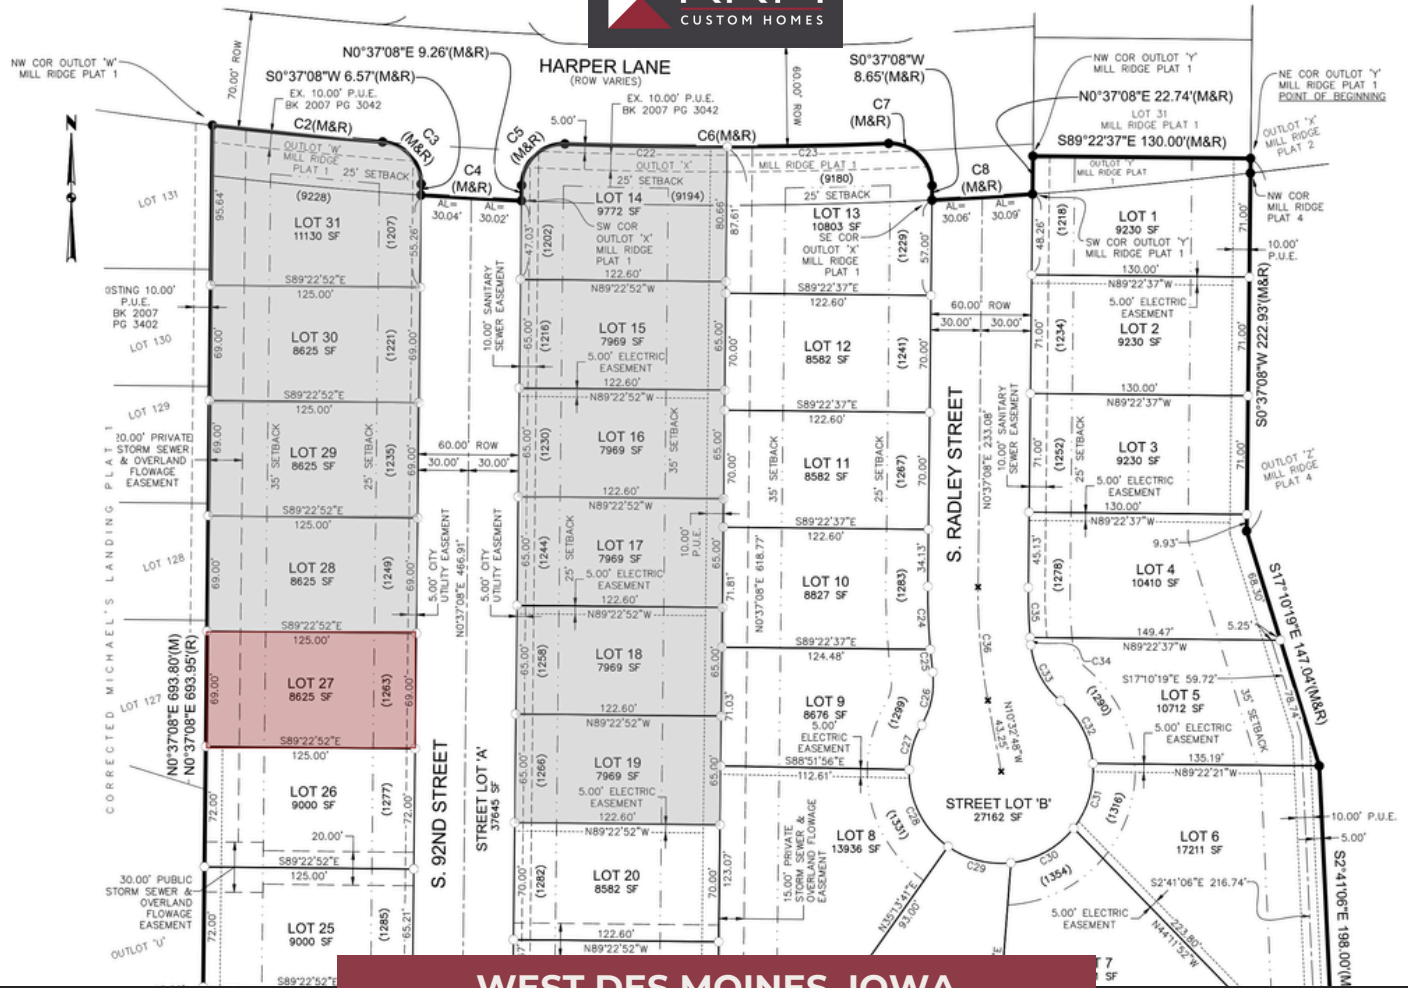

WEST DES MOINES, IOWA

MILL RIDGE

PLAT 5

Lot #	Address	Sq. Ft.	GOR/GOL	Price	Status	Configuration
28	1249 S. 92nd St	8,625			SOLD	Walkout
29	1235 S. 92nd St	8,625			SOLD	Walkout
30	1221 S. 92nd St	8,625			SOLD	Walkout
31	1207 S. 92nd St	11,130			SOLD	Walkout