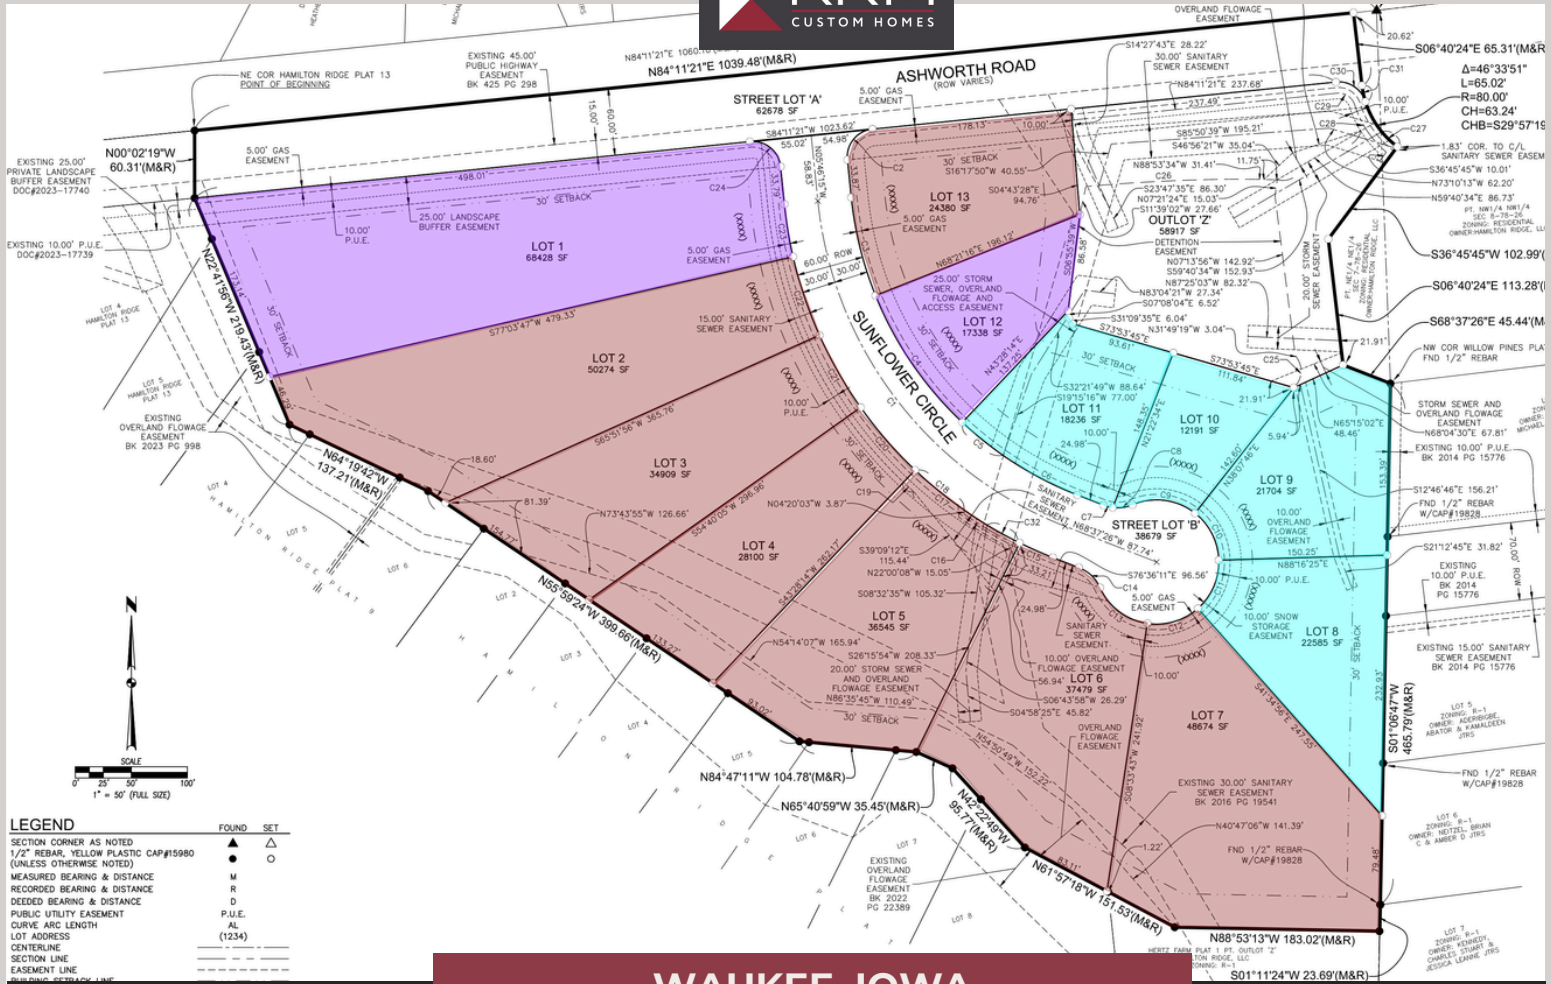

WAUKEE, IOWA

HAMILTON RIDGE

PLAT 10

Available
Summer 2026
Call for Pricing &
More Information

| Lot # | Address | Sq. Ft. | GOR/GOL | Price | Status | Configuration |
|-------|------------------|---------|---------|------------------|-----------|---------------|
| 1 | Sunflower Circle | 68,428 | TBD | Call for Pricing | Available | Daylight |
| 2 | Sunflower Circle | 50,274 | TBD | Call for Pricing | Available | Walkout |
| 3 | Sunflower Circle | 34,909 | TBD | Call for Pricing | Available | Walkout |
| 4 | Sunflower Circle | 28,100 | TBD | Call for Pricing | Available | Walkout |
| 5 | Sunflower Circle | 36,545 | TBD | Call for Pricing | Available | Walkout |
| 6 | Sunflower Circle | 37,479 | TBD | Call for Pricing | Available | Walkout |
| 7 | Sunflower Circle | 48,674 | TBD | Call for Pricing | Available | Walkout |

CONTACT US FOR MORE INFO.

515-243-1191

sales@krmdev.com

WAUKEE, IOWA

**Available
Summer 2026
Call for Pricing &
More Information**

HAMILTON RIDGE

PLAT 10

| Lot # | Address | Sq. Ft. | GOR/GOL | Price | Status | Configuration |
|-------|------------------|---------|---------|------------------|-------------|---------------|
| 8 | Sunflower Circle | 22,585 | TBD | Call for Pricing | Available | Standard |
| 9 | Sunflower Circle | 21,704 | TBD | Call for Pricing | Available | Standard |
| 10 | Sunflower Circle | 12,191 | TBD | Call for Pricing | Available | Standard |
| 11 | Sunflower Circle | 18,236 | TBD | Call for Pricing | Available | Standard |
| 12 | Sunflower Circle | 17,338 | TBD | Call for Pricing | Available | Daylight |
| 13 | Sunflower Circle | 24,380 | TBD | Call for Pricing | HOLD | Walkout |