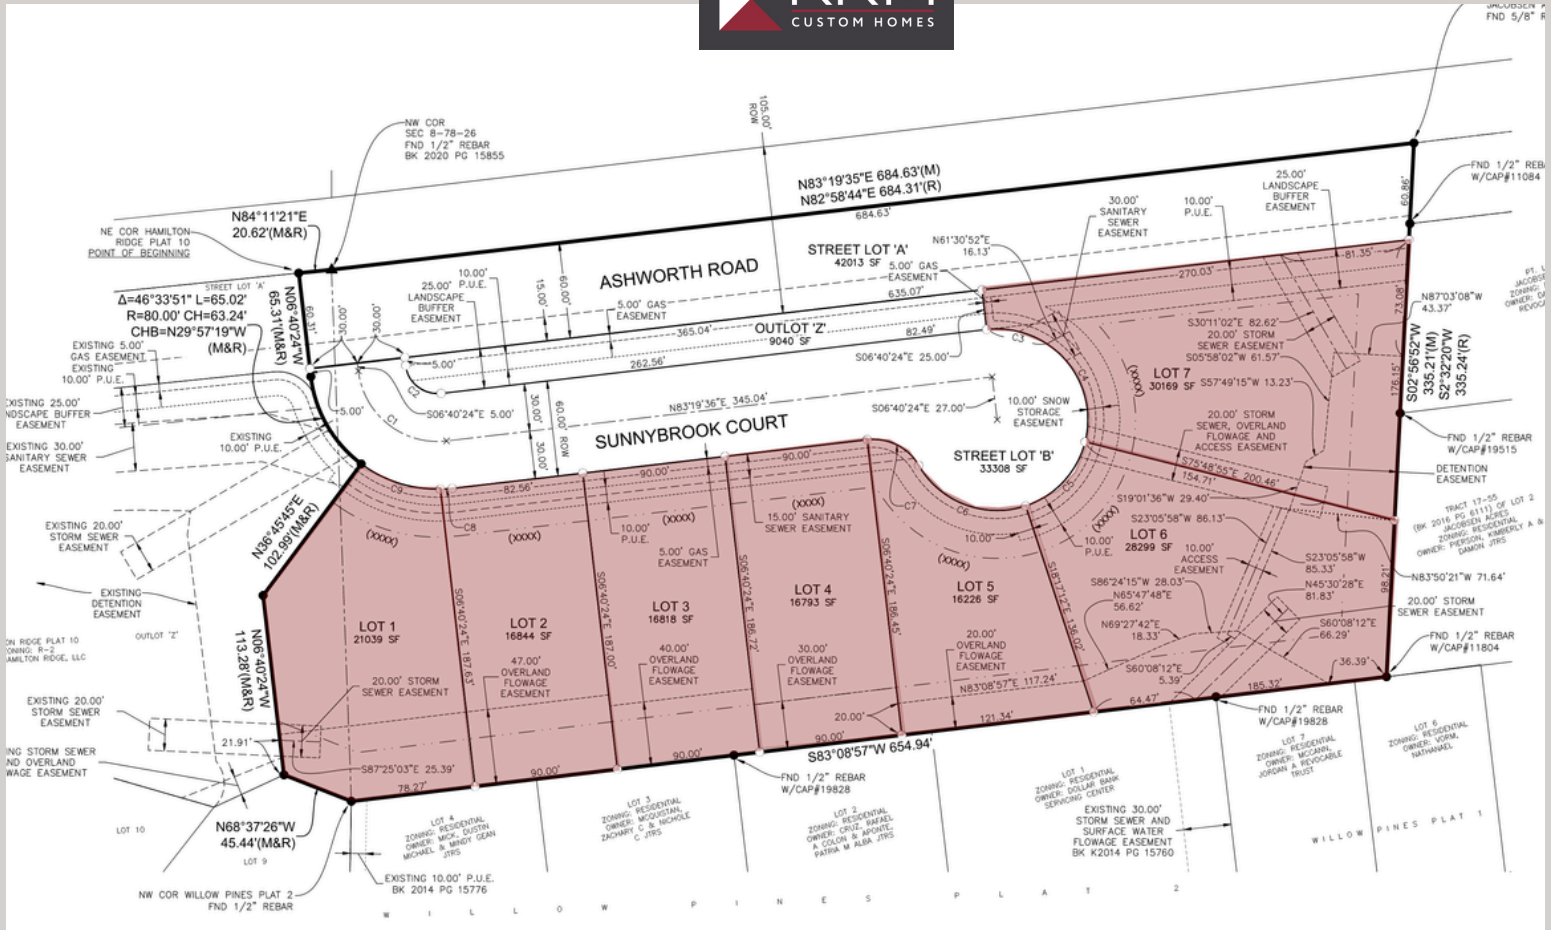

WAUKEE, IOWA

Available Summer 2026 Call for Pricing & More Information

HAMILTON RIDGE

PLAT 12

Lot #	Address	Sq. Ft.	GOR/GOL	Price	Status	Configuration
1	Sunnybrook Court	21,039	TBD	Call for Pricing	Available	Walkout
2	Sunnybrook Court	16,844	TBD	Call for Pricing	Available	Walkout
3	Sunnybrook Court	16,818	TBD	Call for Pricing	Available	Walkout
4	Sunnybrook Court	16,793	TBD	Call for Pricing	Available	Walkout
5	Sunnybrook Court	16,226	TBD	Call for Pricing	Available	Walkout
6	Sunnybrook Court	28,299	TBD	Call for Pricing	Available	Walkout
7	Sunnybrook Court	30,169	TBD	Call for Pricing	Available	Walkout