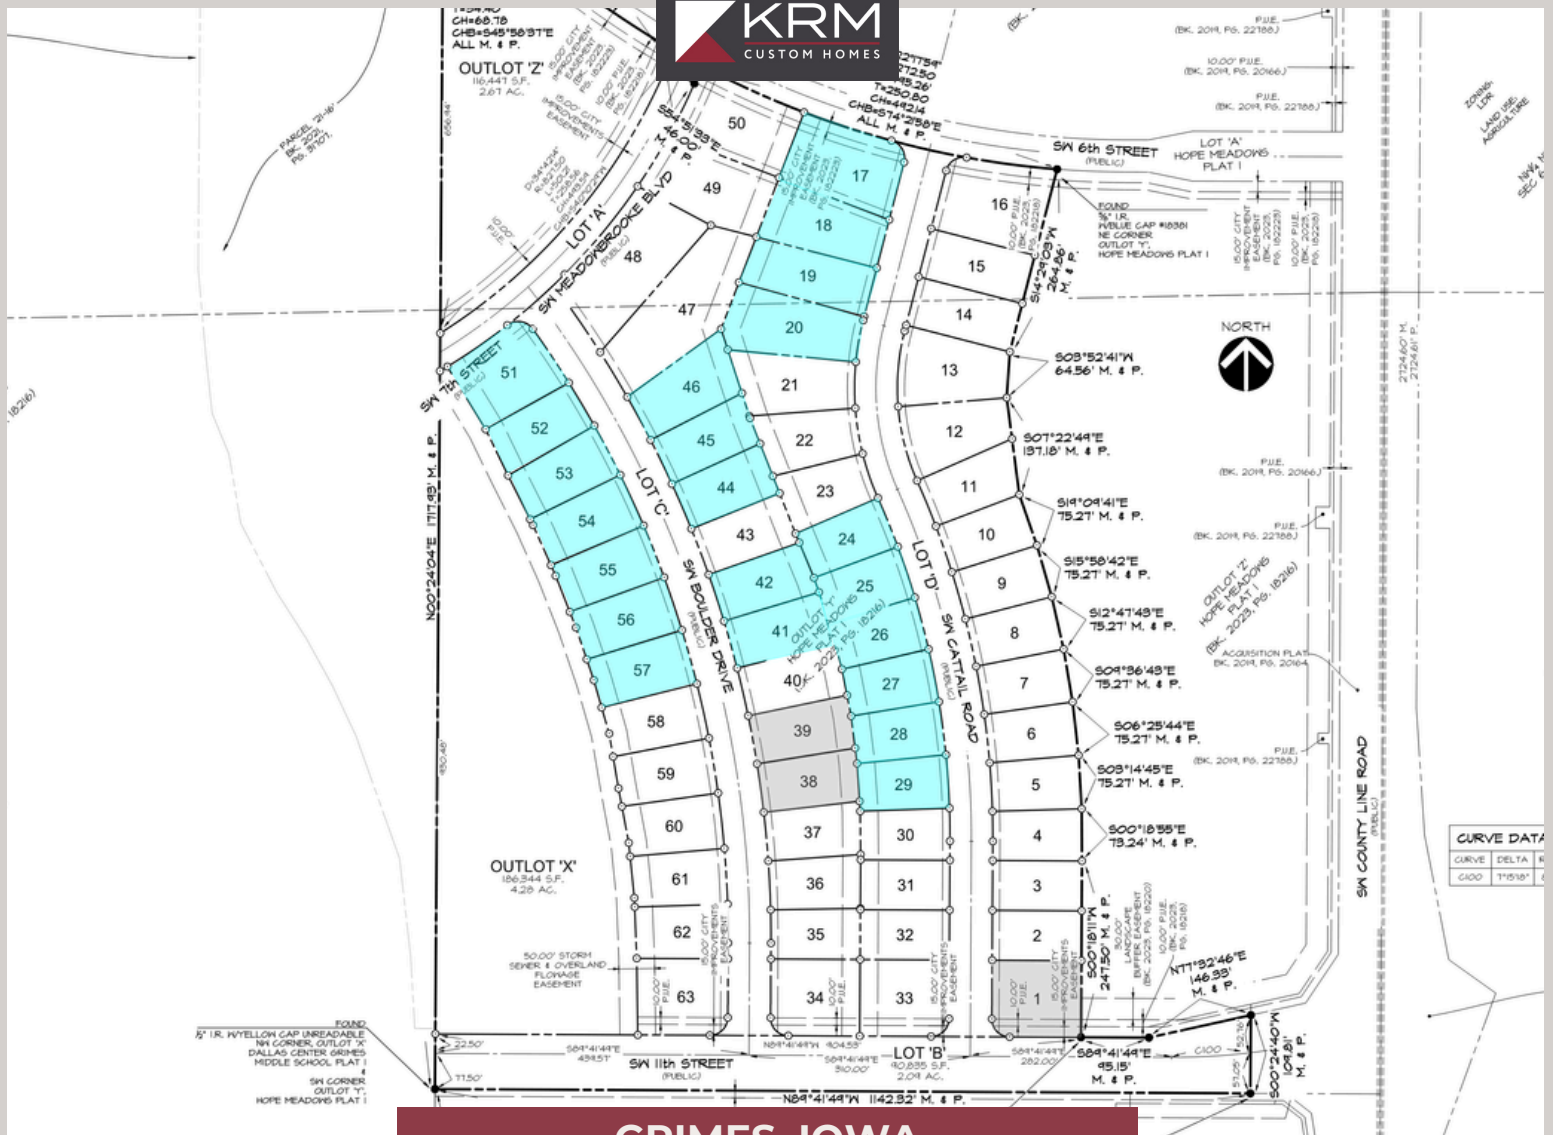

GRIMES, IOWA

HOPE MEADOWS

PLAT 2

Lot #	Address	Sq. Ft.	GOR/GOL	Price	Status	Configuration
46	751 SW Bpulder Dr	12,223		Call for Pricing	Available	Standard
51	702 SW Boulder Dr	14,128		Call for Pricing	Available	Standard
52	734 SW Boulder Dr	9,712		Call for Pricing	Available	Standard
53	766 SW Boulder Dr	10,325		Call for Pricing	Available	Standard
54	798 SW Boulder Dr	10,506		Call for Pricing	Available	Standard
55	830 SW Boulder Dr	10,441		Call for Pricing	Available	Standard

CONTACT US FOR MORE INFO.

515-243-1191

sales@krmdev.com