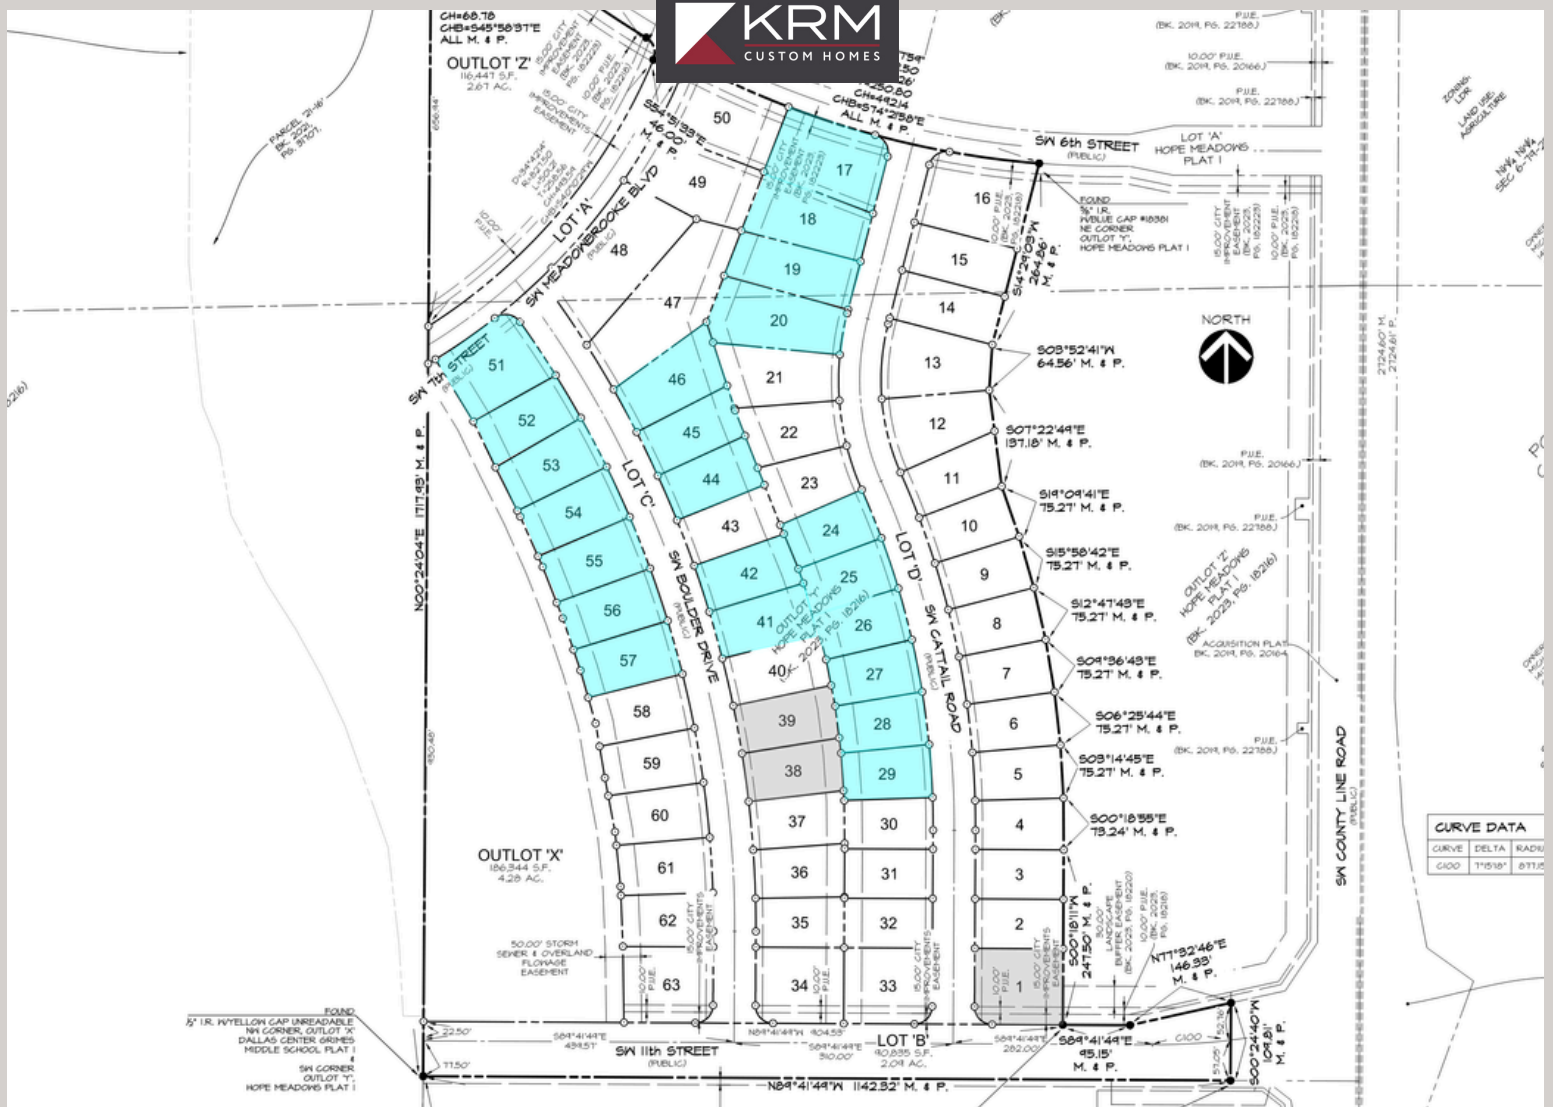

GRIMES, IOWA

HOPE MEADOWS

PLAT 2

Lot #	Address	Sq. Ft.	GOR/GOL	Price	Status	Configuration
56	862 SW Boulder Dr	10,434		Call for Pricing	Available	Standard
57	894 SW Boulder Dr	10,317		Call for Pricing	Available	Standard